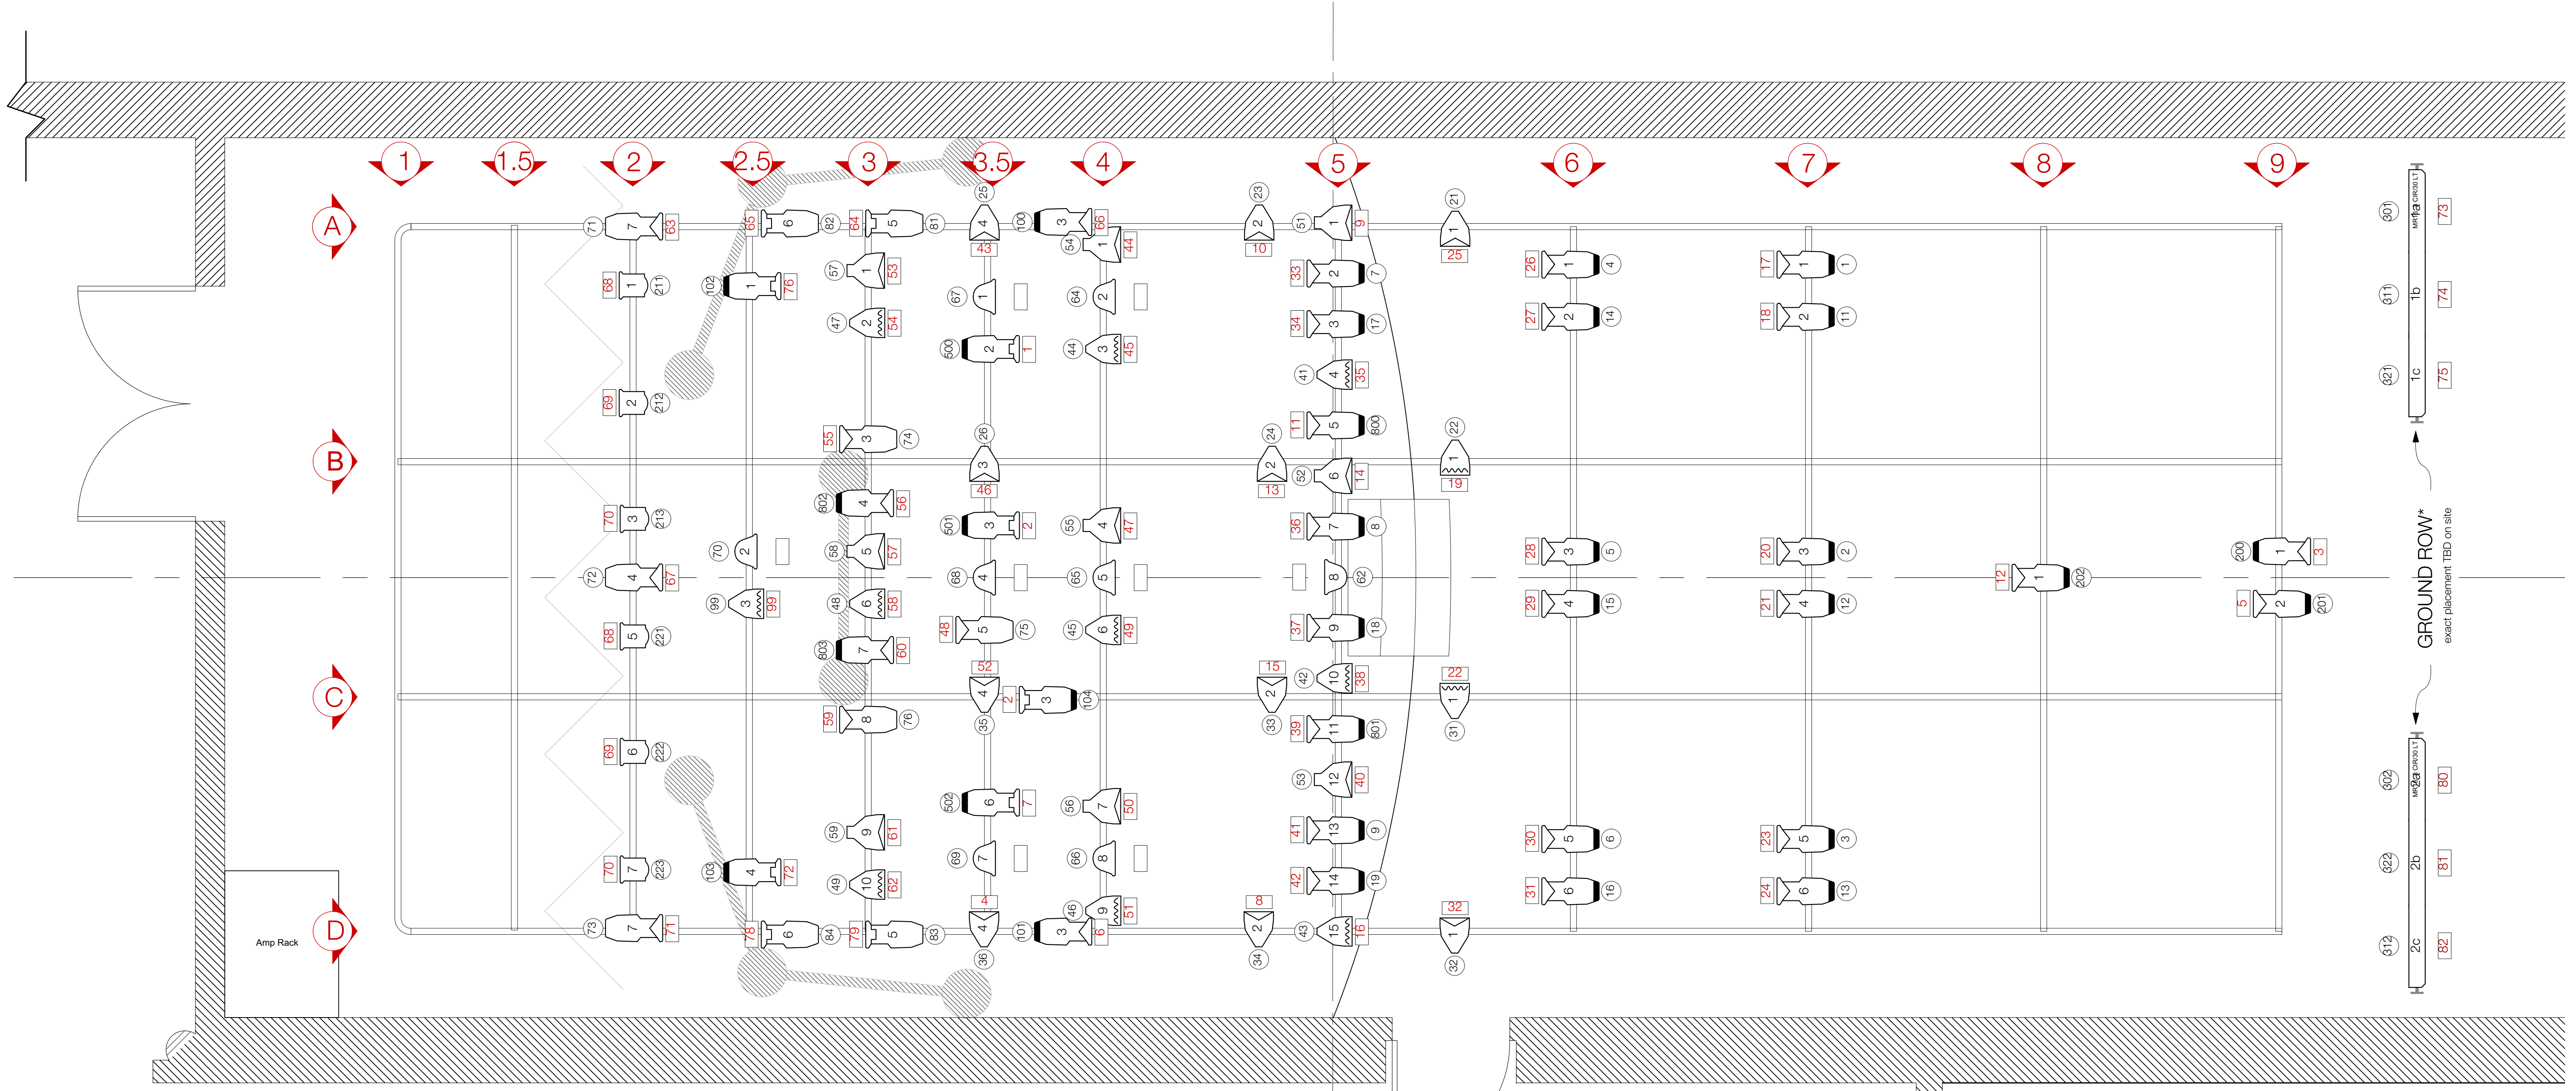

Lighting Key

	ETC Source4 575w 50
	ETC Source4 750w 50
	ETC Source4 575w 90
	ETC Source4 750w 90
	ETC Source4 PAR 575w WFL
	ETC Source4 PARNel 575w
	Altman Star Par 750w WFL
	Altman 65 6" Fresnel 750w
	LED ToughPAR Zoom
	MR16 3 Cir/30Light Strip

Legend

<h1>ANGRY PSYCHO PRINCESSES</h1>		<div style="border: 1px solid black; border-radius: 50%; width: 40px; height: 40px; display: flex; align-items: center; justify-content: center; margin: 0 auto;">1</div>	
		SAVANNAH COLLEGE OF ART AND DESIGN MONDANARO THEATRE	SCENIC DESIGN BY ANDRES POCHÉ
ANGRY PSYCHO PRINCESSES	LIGHTING DESIGN BY TAYLOR FRITH-BROWN & B. SADLEY	DATE 21 MAY 2017	DIRECTOR KEVIN WALLACE
SCALE 1/2" = 1'-0"	PLATE 1 OF 1	DRAWN BY TCFB	TCFB