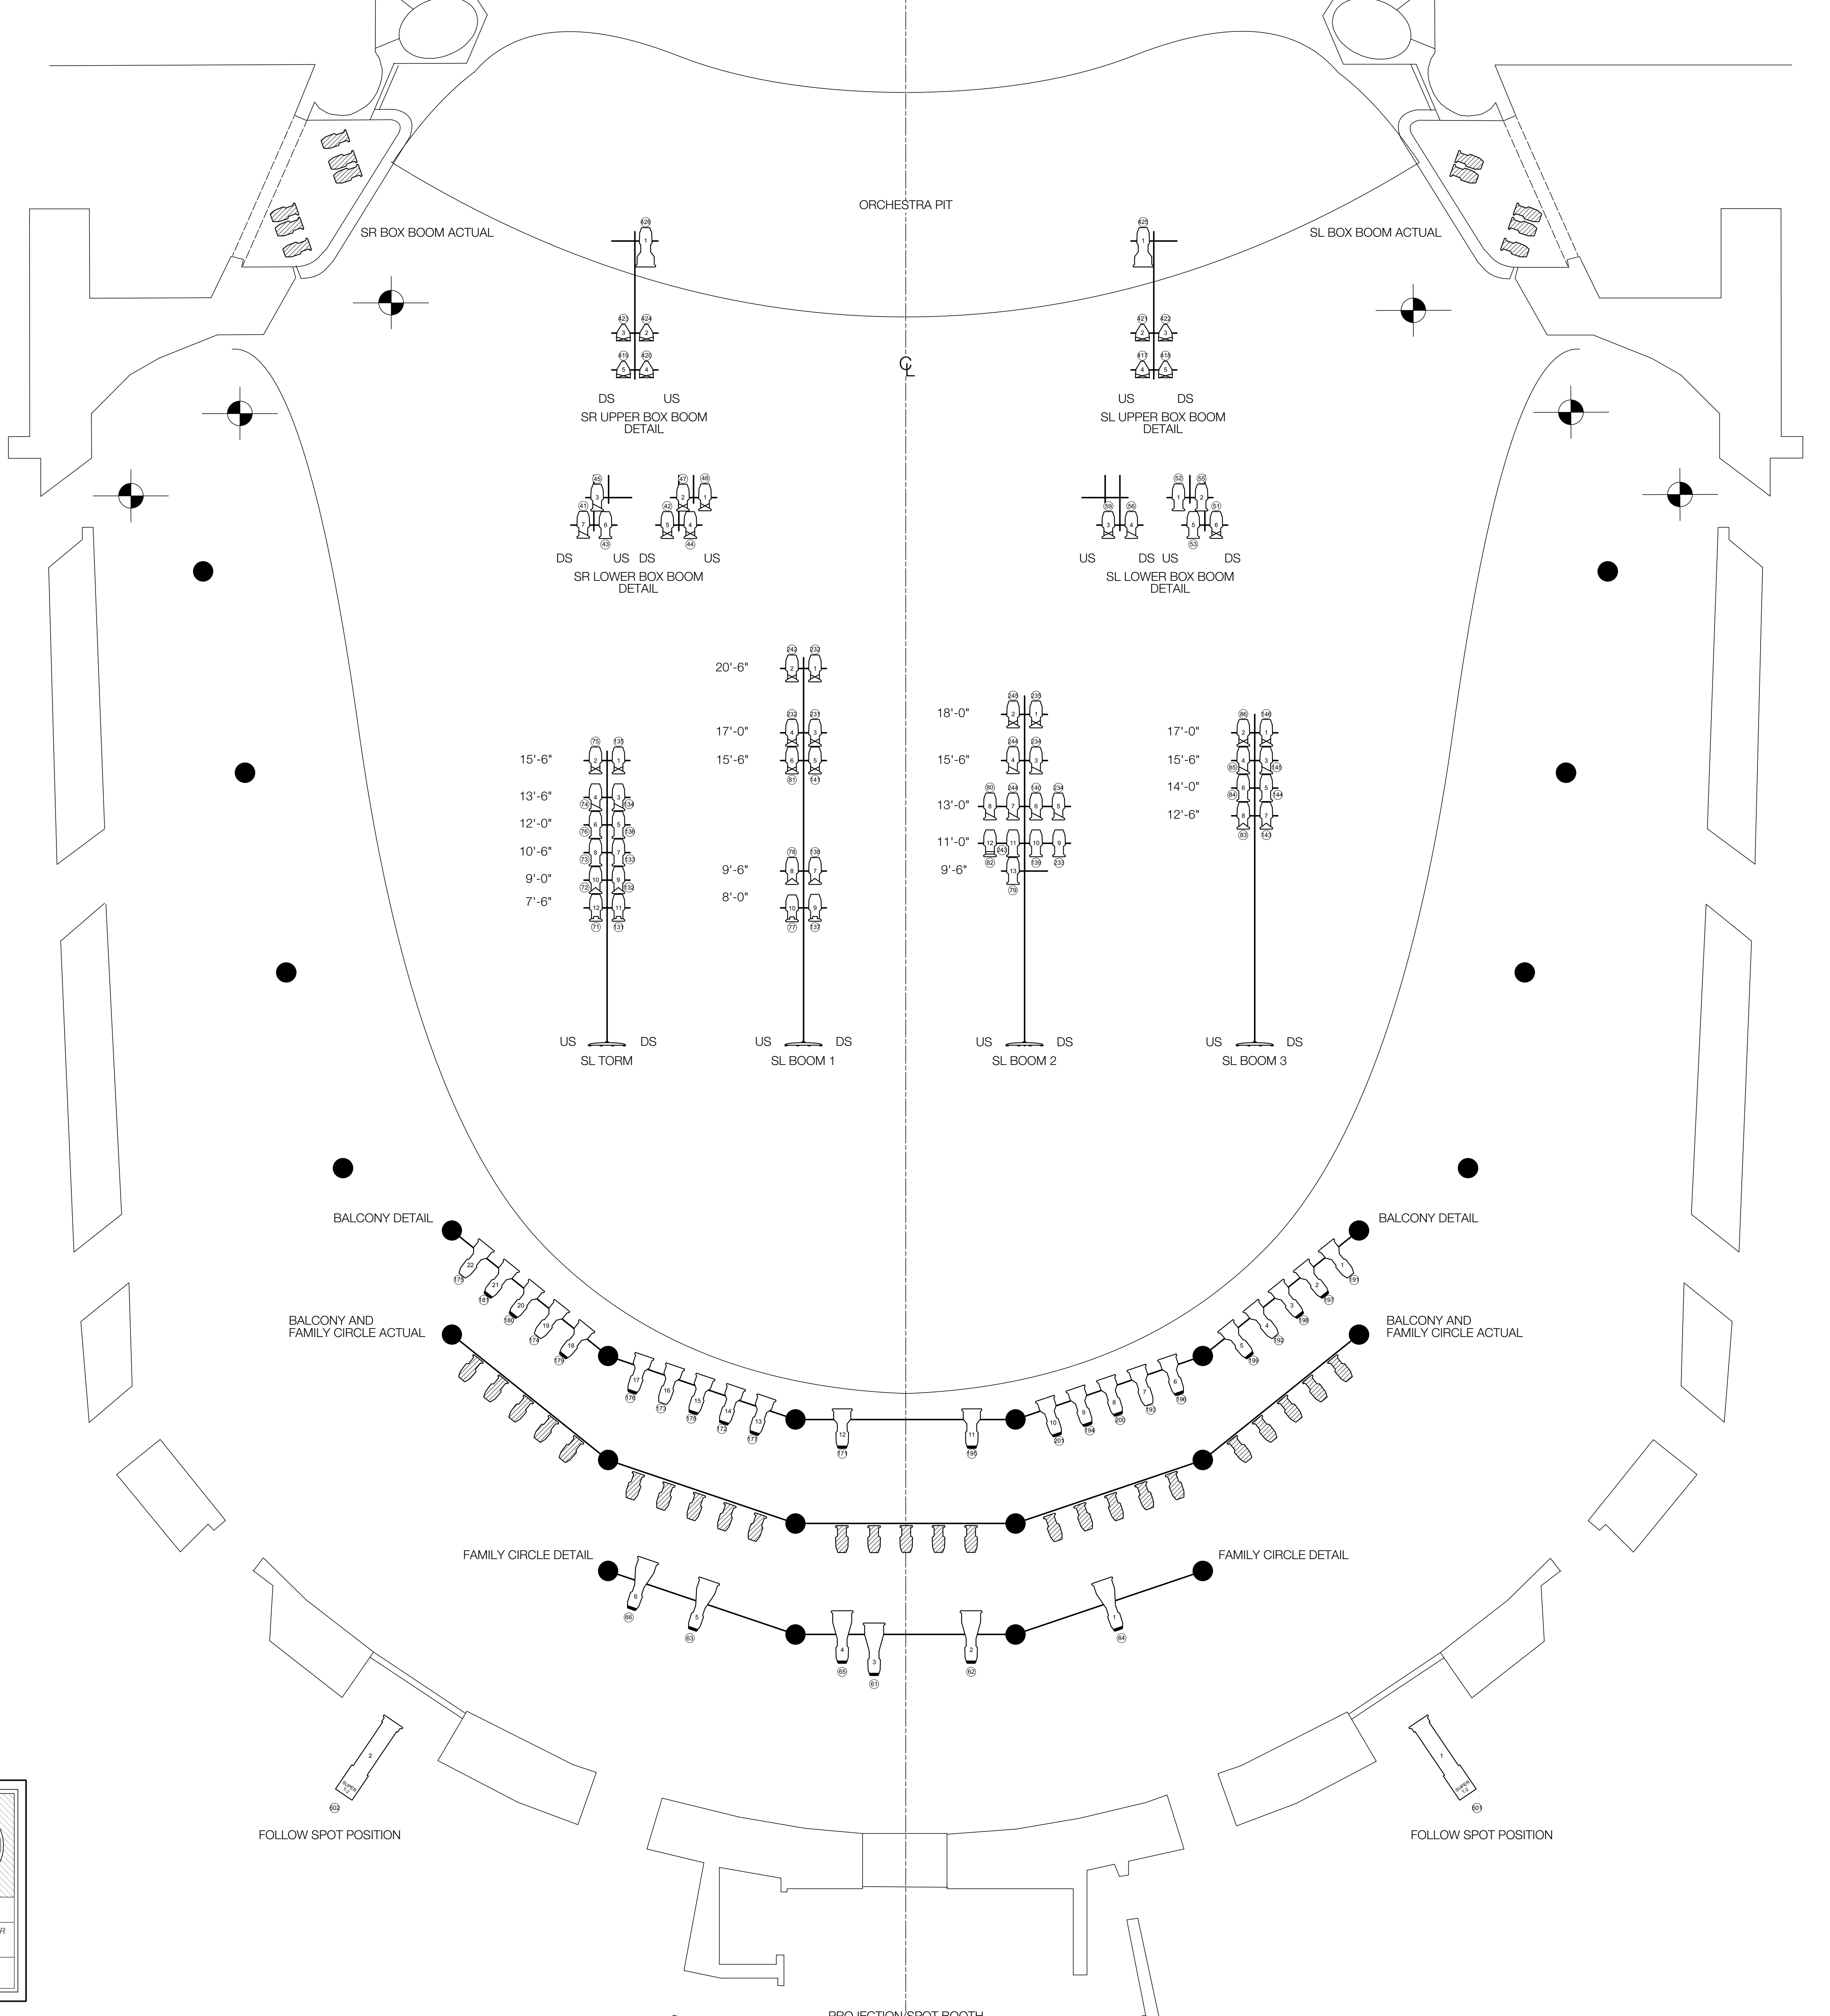

Lighting Key

[Symbol]	ETC Source 4 10 @ 575w
[Symbol]	ETC Source 4 14 @ 575w
[Symbol]	ETC Source 4 36 @ 575w
[Symbol]	ETC Source 4 50 @ 575w
[Symbol]	ETC Source 4 70 @ 575w
[Symbol]	ETC Source 4 90 @ 575w
[Symbol]	ETC Source 4 10 @ 750w
[Symbol]	ETC Source 4 36 @ 750w
[Symbol]	ETC Source 4 PAR ANPR @ 750w
[Symbol]	ETC Source 4 PAR MRJ @ 750w
[Symbol]	ETC Source 4 PAR MRJ @ 750w
[Symbol]	ETC Source 4 ColorScan PAR
[Symbol]	VarLite VL1000 Archite @ 575w
[Symbol]	VarLite VL1000 ArchiStar @ 575w
[Symbol]	VarLite VL2500 Wash @ 750w
[Symbol]	Strong Name Super Trooper II @ 150w

Special Effects/Practicals

[Symbol]	Lufams Fire Effect
[Symbol]	Almas JF Fresnel @ 250w
[Symbol]	Lu Males D300 Hazer

Legend

[Symbol]	UNIT #
[Symbol]	CHANNEL
[Symbol]	BEAM DESIGNATION

Notes

*Note 1: Future focused straight down
*Note 2: Tailored to height of 55'-0"
*Note 3: Positions of all practicals TBD on site with designer

LA BOHEME **1**

THE OPERA COMPANY OF PHILADELPHIA

PRODUCTION LA BOHEME	PLATE LIGHT PLOT	PLATE 1 OF 3
SCENIC DESIGN BY BOYD OSTROFF	LIGHTING DESIGN BY TAYLOR FRITH-BROWN	TECHNICAL DIRECTOR T.J. MARTIN
SCALE 1/4" = 1'-0"	DATE 2 JUNE 2016	DIRECTOR ROBERT B. DRIVER