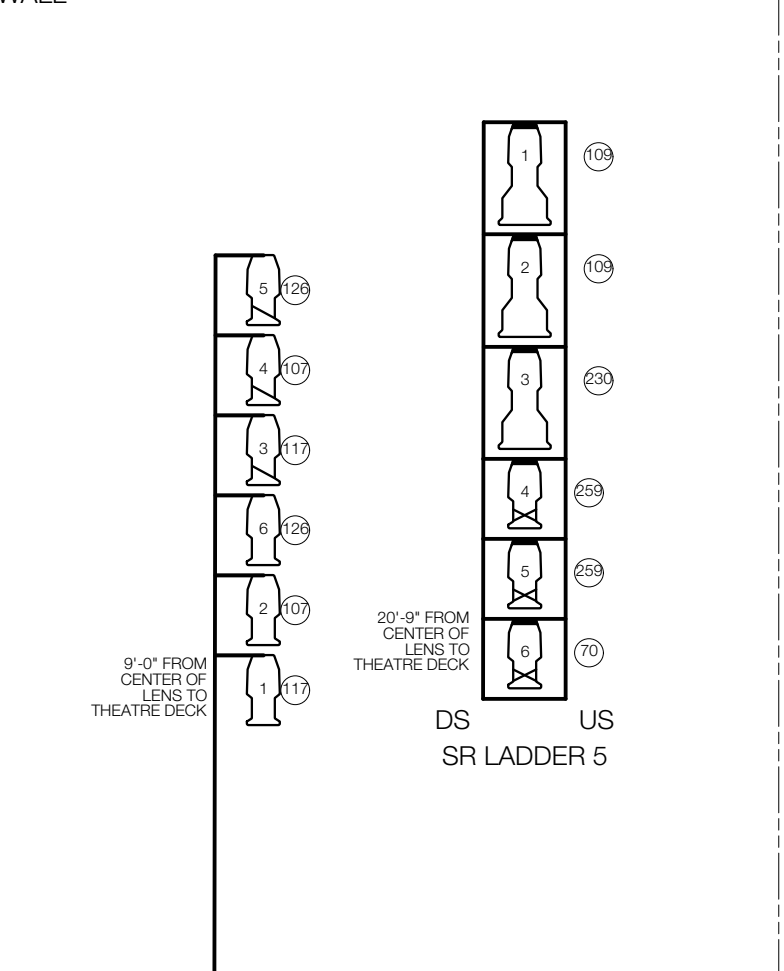

52	LINESSET 52
51	LINESSET 51
50	LINESSET 50 14 ELECTRIC
49	LINESSET 49 LEGS
48	LINESSET 48 13 ELECTRIC
47	LINESSET 47
46	LINESSET 46 12 ELECTRIC
45	LINESSET 45
44	LINESSET 44
43	LINESSET 43
42	LINESSET 42 LEGS
41	LINESSET 41
40	LINESSET 40 11 ELECTRIC
39	LINESSET 39
38	LINESSET 38
37	LINESSET 37 10 ELECTRIC
36	LINESSET 36
35	LINESSET 35 LEGS
34	LINESSET 34
33	LINESSET 33
32	LINESSET 32 9 ELECTRIC
31	LINESSET 31
30	LINESSET 30 8 ELECTRIC
29	LINESSET 29
28	LINESSET 28 7 ELECTRIC
27	LINESSET 27 7 ELECTRIC
26	LINESSET 26
25	LINESSET 25
24	LINESSET 24
23	LINESSET 23
22	LINESSET 22
21	LINESSET 21 6 ELECTRIC
20	LINESSET 20
19	LINESSET 19 5 ELECTRIC
18	LINESSET 18
17	LINESSET 17
16	LINESSET 16
15	LINESSET 15 LEGS
14	LINESSET 14 4 ELECTRIC
13	LINESSET 13
12	LINESSET 12
11	LINESSET 11
10	LINESSET 10
9	LINESSET 9
8	LINESSET 8 3 ELECTRIC
7	LINESSET 7
6	LINESSET 6
5	LINESSET 5
4	LINESSET 4 2 ELECTRIC
3	LINESSET 3
2	LINESSET 2 1 ELECTRIC
1	GRAND CURTAIN
0	GRAND VALENCE

Sunday in the Park with George		1
LUCAS THEATRE FOR THE ARTS		PLATE 1 OF 1
SCENIC DESIGN BY TONY STRAIGES	LIGHTING DESIGN BY RICHARD NELSON	PLATE LIGHT PLOT
PRODUCER PLAYWRIGHTS HORIZON	DRAWN BY TAYLOR FRITH-BROWN	
SCALE 1/4" = 1'-0"	DATE 3 MAY 2017	DIRECTOR JAMES LAPIN