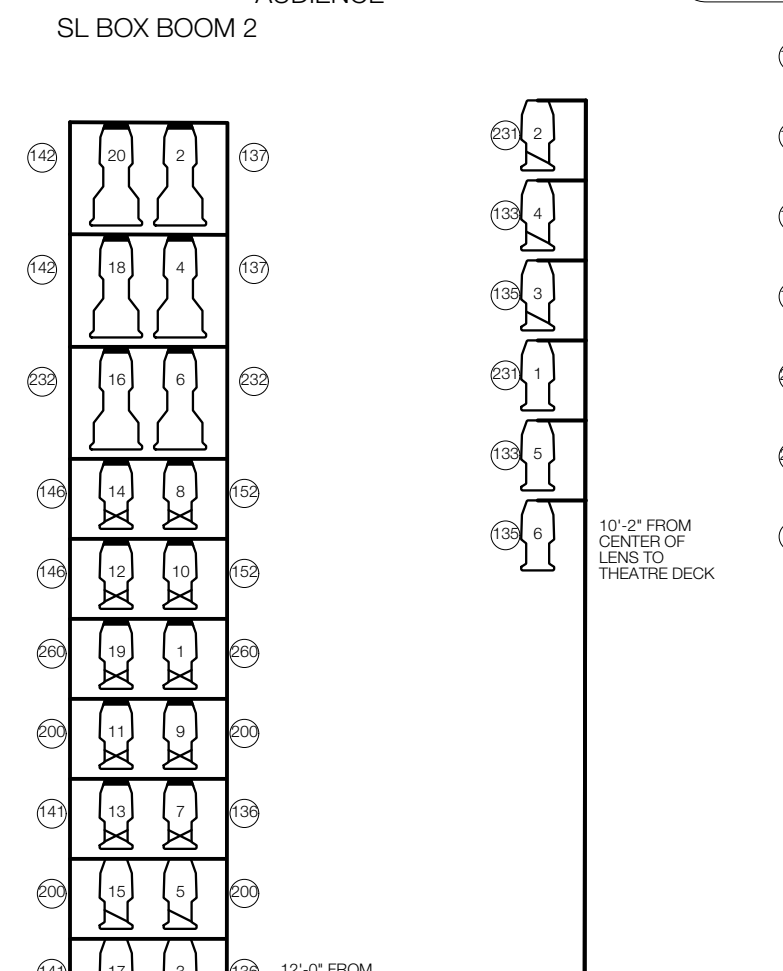

52	LINESSET 52
51	LINESSET 51
50	LINESSET 50 14 ELECTRIC
49	LINESSET 49 LEGS
48	LINESSET 48 13 ELECTRIC
47	LINESSET 47
46	LINESSET 46 12 ELECTRIC
45	LINESSET 45
44	LINESSET 44
43	LINESSET 43
42	LINESSET 42 LEGS
41	LINESSET 41
40	LINESSET 40 11 ELECTRIC
39	LINESSET 39
38	LINESSET 38
37	LINESSET 37 10 ELECTRIC
36	LINESSET 36
35	LINESSET 35 LEGS
34	LINESSET 34
33	LINESSET 33
32	LINESSET 32 9 ELECTRIC
31	LINESSET 31
30	LINESSET 30 8 ELECTRIC
29	LINESSET 29
28	LINESSET 28 7 ELECTRIC
27	LINESSET 27 7 ELECTRIC
26	LINESSET 26
25	LINESSET 25
24	LINESSET 24
23	LINESSET 23
22	LINESSET 22
21	LINESSET 21 6 ELECTRIC
20	LINESSET 20
19	LINESSET 19 5 ELECTRIC
18	LINESSET 18
17	LINESSET 17
16	LINESSET 16
15	LINESSET 15 LEGS
14	LINESSET 14 4 ELECTRIC
13	LINESSET 13
12	LINESSET 12
11	LINESSET 11
10	LINESSET 10
9	LINESSET 9
8	LINESSET 8 3 ELECTRIC
7	LINESSET 7
6	LINESSET 6
5	LINESSET 5
4	LINESSET 4 2 ELECTRIC
3	LINESSET 3
2	LINESSET 2 1 ELECTRIC
1	GRAND CURTAIN
0	GRAND VALENCE

Sunday in the Park with George		1
LUCAS THEATRE FOR THE ARTS		PLATE 1 OF 1
SCENIC DESIGN BY TONY STRAIGES	LIGHTING DESIGN BY RICHARD NELSON	PLATE LIGHT PLOT
PRODUCER PLAYWRIGHTS HORIZON	DRAWN BY TAYLOR FRITH-BROWN	
SCALE 1/4" = 1'-0"	DATE 3 MAY 2017	DIRECTOR JAMES LAPIN