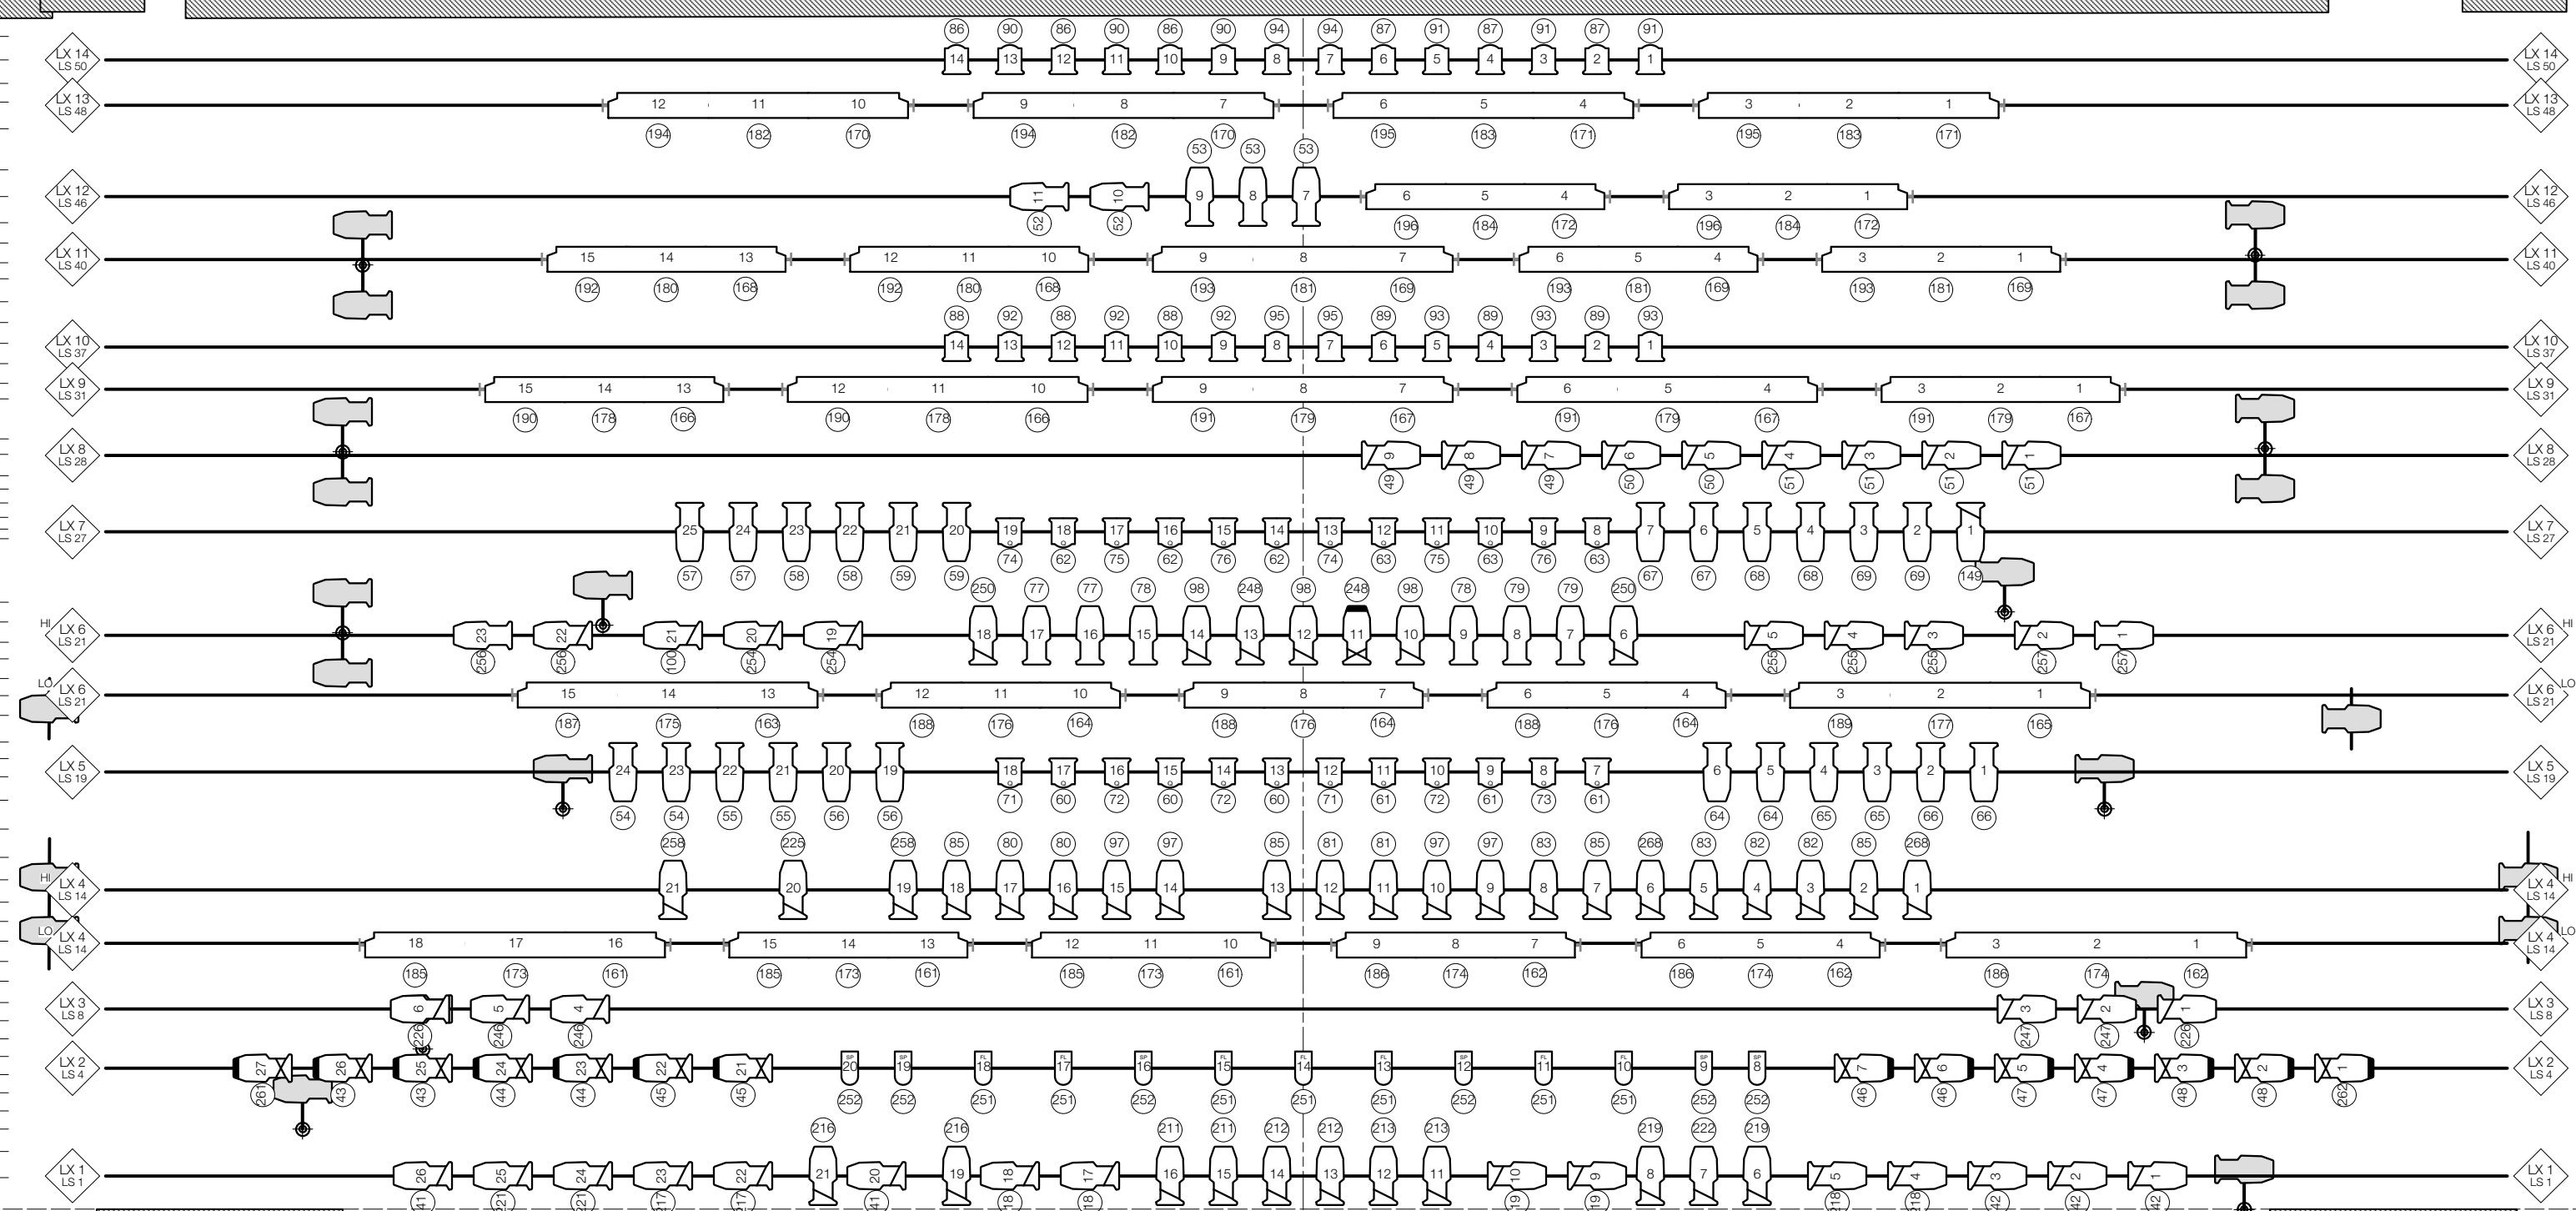

52	LINESSET 52
51	LINESSET 51
50	LINESSET 50 14 ELECTRIC
49	LINESSET 49 LEGS
48	LINESSET 48 13 ELECTRIC
47	LINESSET 47
46	LINESSET 46 12 ELECTRIC
45	LINESSET 45
44	LINESSET 44
43	LINESSET 43
42	LINESSET 42 LEGS
41	LINESSET 41
40	LINESSET 40 11 ELECTRIC
39	LINESSET 39
38	LINESSET 38
37	LINESSET 37 10 ELECTRIC
36	LINESSET 36
35	LINESSET 35 LEGS
34	LINESSET 34
33	LINESSET 33
32	LINESSET 32 9 ELECTRIC
31	LINESSET 31
30	LINESSET 30 8 ELECTRIC
29	LINESSET 29
28	LINESSET 28 7 ELECTRIC
27	LINESSET 27 7 ELECTRIC
26	LINESSET 26
25	LINESSET 25
24	LINESSET 24
23	LINESSET 23
22	LINESSET 22
21	LINESSET 21 6 ELECTRIC
20	LINESSET 20
19	LINESSET 19 5 ELECTRIC
18	LINESSET 18
17	LINESSET 17
16	LINESSET 16
15	LINESSET 15 LEGS
14	LINESSET 14 4 ELECTRIC
13	LINESSET 13
12	LINESSET 12
11	LINESSET 11
10	LINESSET 10
9	LINESSET 9
8	LINESSET 8 3 ELECTRIC
7	LINESSET 7
6	LINESSET 6
5	LINESSET 5
4	LINESSET 4 2 ELECTRIC
3	LINESSET 3
2	LINESSET 2 1 ELECTRIC
1	GRAND CURTAIN
0	GRAND VALENCE

Sunday in the Park with George		1
LUCAS THEATRE FOR THE ARTS		PLATE 1 OF 1
SCENIC DESIGN BY TONY STRAIGES	LIGHTING DESIGN BY RICHARD NELSON	PLATE LIGHT PLOT
PRODUCER PLAYWRIGHTS HORIZON	DRAWN BY TAYLOR FRITH-BROWN	
SCALE 1/4" = 1'-0"	DATE 3 MAY 2017	DIRECTOR JAMES LAPIN