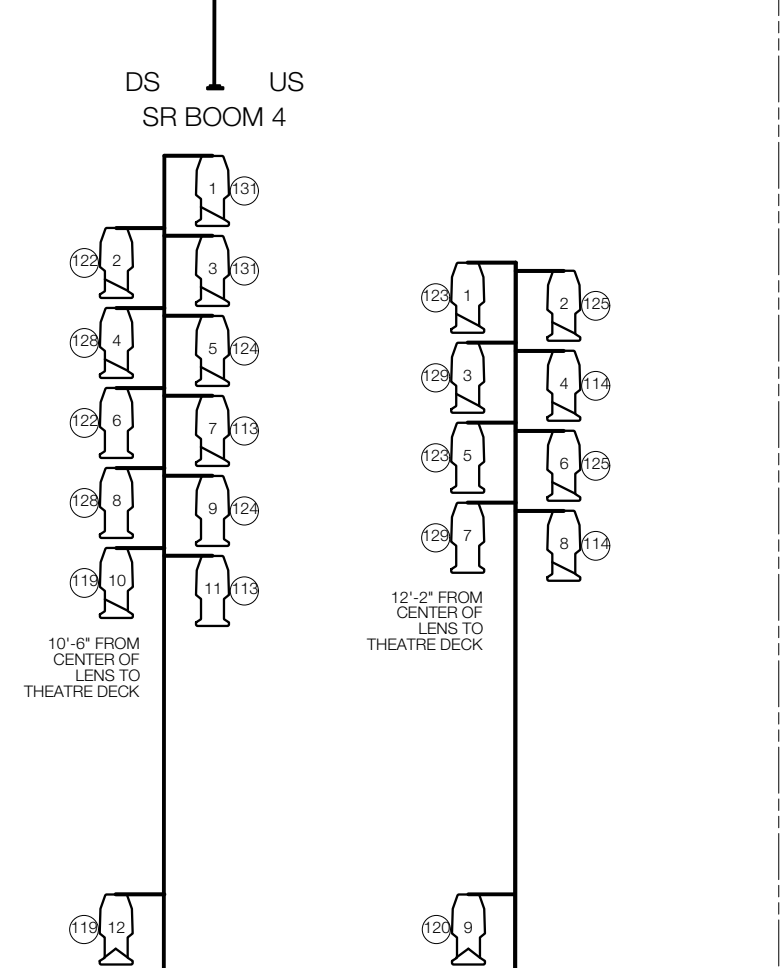

52	LINESSET 52
51	LINESSET 51
50	LINESSET 50 14 ELECTRIC
49	LINESSET 49 LEGS
48	LINESSET 48 13 ELECTRIC
47	LINESSET 47
46	LINESSET 46 12 ELECTRIC
45	LINESSET 45
44	LINESSET 44
43	LINESSET 43
42	LINESSET 42 LEGS
41	LINESSET 41
40	LINESSET 40 11 ELECTRIC
39	LINESSET 39
38	LINESSET 38
37	LINESSET 37 10 ELECTRIC
36	LINESSET 36
35	LINESSET 35 LEGS
34	LINESSET 34
33	LINESSET 33
32	LINESSET 32 9 ELECTRIC
31	LINESSET 31
30	LINESSET 30 8 ELECTRIC
29	LINESSET 29
28	LINESSET 28 7 ELECTRIC
27	LINESSET 27 7 ELECTRIC
26	LINESSET 26
25	LINESSET 25
24	LINESSET 24
23	LINESSET 23
22	LINESSET 22
21	LINESSET 21 6 ELECTRIC
20	LINESSET 20
19	LINESSET 19 5 ELECTRIC
18	LINESSET 18
17	LINESSET 17
16	LINESSET 16
15	LINESSET 15 LEGS
14	LINESSET 14 4 ELECTRIC
13	LINESSET 13
12	LINESSET 12
11	LINESSET 11
10	LINESSET 10
9	LINESSET 9
8	LINESSET 8 3 ELECTRIC
7	LINESSET 7
6	LINESSET 6
5	LINESSET 5
4	LINESSET 4 2 ELECTRIC
3	LINESSET 3
2	LINESSET 2 1 ELECTRIC
1	GRAND CURTAIN
0	GRAND VALENCE

Sunday in the Park with George		1
LUCAS THEATRE FOR THE ARTS		PLATE 1 OF 1
SCENIC DESIGN BY TONY STRAIGES	LIGHTING DESIGN BY RICHARD NELSON	PLATE LIGHT PLOT
PRODUCER PLAYWRIGHTS HORIZON	DRAWN BY TAYLOR FRITH-BROWN	
SCALE 1/4" = 1'-0"	DATE 3 MAY 2017	DIRECTOR JAMES LAPIN