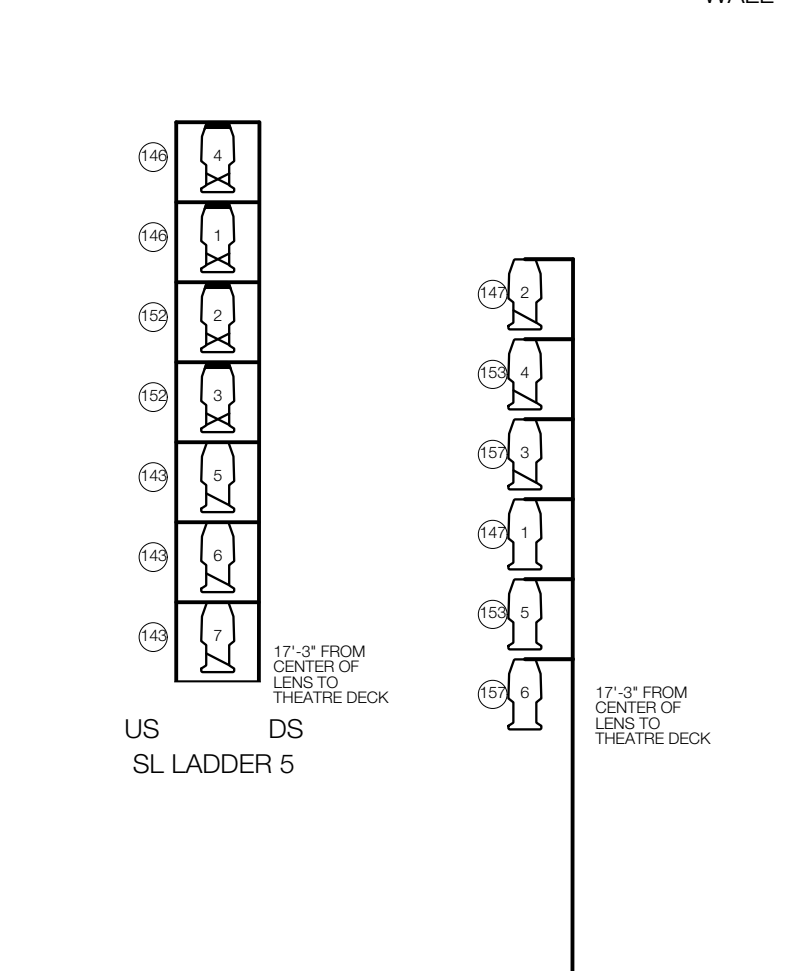

52	LINESSET 52
51	LINESSET 51
50	LINESSET 50 14 ELECTRIC
49	LINESSET 49 LEGS
48	LINESSET 48 13 ELECTRIC
47	LINESSET 47
46	LINESSET 46 12 ELECTRIC
45	LINESSET 45
44	LINESSET 44
43	LINESSET 43
42	LINESSET 42 LEGS
41	LINESSET 41
40	LINESSET 40 11 ELECTRIC
39	LINESSET 39
38	LINESSET 38
37	LINESSET 37 10 ELECTRIC
36	LINESSET 36
35	LINESSET 35 LEGS
34	LINESSET 34
33	LINESSET 33
32	LINESSET 32 9 ELECTRIC
31	LINESSET 31
30	LINESSET 30 8 ELECTRIC
29	LINESSET 29
28	LINESSET 28 7 ELECTRIC
27	LINESSET 27 7 ELECTRIC
26	LINESSET 26
25	LINESSET 25
24	LINESSET 24
23	LINESSET 23
22	LINESSET 22
21	LINESSET 21 6 ELECTRIC
20	LINESSET 20
19	LINESSET 19 5 ELECTRIC
18	LINESSET 18
17	LINESSET 17
16	LINESSET 16
15	LINESSET 15 LEGS
14	LINESSET 14 4 ELECTRIC
13	LINESSET 13
12	LINESSET 12
11	LINESSET 11
10	LINESSET 10
9	LINESSET 9
8	LINESSET 8 3 ELECTRIC
7	LINESSET 7
6	LINESSET 6
5	LINESSET 5
4	LINESSET 4 2 ELECTRIC
3	LINESSET 3
2	LINESSET 2 1 ELECTRIC
1	GRAND CURTAIN
0	GRAND VALENCE

Sunday in the Park with George		1
LUCAS THEATRE FOR THE ARTS		PLATE 1 OF 1
SCENIC DESIGN BY TONY STRAIGES	LIGHTING DESIGN BY RICHARD NELSON	PLATE LIGHT PLOT
PRODUCER PLAYWRIGHTS HORIZON	DRAWN BY TAYLOR FRITH-BROWN	
SCALE 1/4" = 1'-0"	DATE 3 MAY 2017	DIRECTOR JAMES LAPIN