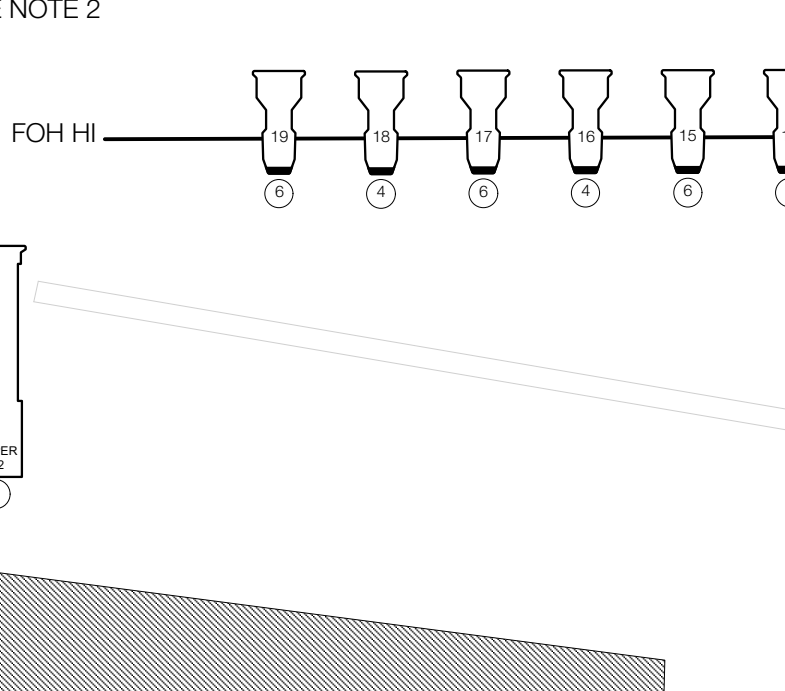

52	LINESSET 52
51	LINESSET 51
50	LINESSET 50 14 ELECTRIC
49	LINESSET 49 LEGS
48	LINESSET 48 13 ELECTRIC
47	LINESSET 47
46	LINESSET 46 12 ELECTRIC
45	LINESSET 45
44	LINESSET 44
43	LINESSET 43
42	LINESSET 42 LEGS
41	LINESSET 41
40	LINESSET 40 11 ELECTRIC
39	LINESSET 39
38	LINESSET 38
37	LINESSET 37 10 ELECTRIC
36	LINESSET 36
35	LINESSET 35 LEGS
34	LINESSET 34
33	LINESSET 33
32	LINESSET 32 9 ELECTRIC
31	LINESSET 31
30	LINESSET 30 8 ELECTRIC
29	LINESSET 29
28	LINESSET 28 7 ELECTRIC
27	LINESSET 27 7 ELECTRIC
26	LINESSET 26
25	LINESSET 25
24	LINESSET 24
23	LINESSET 23
22	LINESSET 22
21	LINESSET 21 6 ELECTRIC
20	LINESSET 20
19	LINESSET 19 5 ELECTRIC
18	LINESSET 18
17	LINESSET 17
16	LINESSET 16
15	LINESSET 15 LEGS
14	LINESSET 14 4 ELECTRIC
13	LINESSET 13
12	LINESSET 12
11	LINESSET 11
10	LINESSET 10
9	LINESSET 9
8	LINESSET 8 3 ELECTRIC
7	LINESSET 7
6	LINESSET 6
5	LINESSET 5
4	LINESSET 4 2 ELECTRIC
3	LINESSET 3
2	LINESSET 2 1 ELECTRIC
1	GRAND CURTAIN
0	GRAND VALENCE

Sunday in the Park with George		1
LUCAS THEATRE FOR THE ARTS		PLATE 1 OF 1
SCENIC DESIGN BY TONY STRAIGES	LIGHTING DESIGN BY RICHARD NELSON	PLATE LIGHT PLOT
PRODUCER PLAYWRIGHTS HORIZON	DRAWN BY TAYLOR FRITH-BROWN	
SCALE 1/4" = 1'-0"	DATE 3 MAY 2017	DIRECTOR JAMES LAPIN