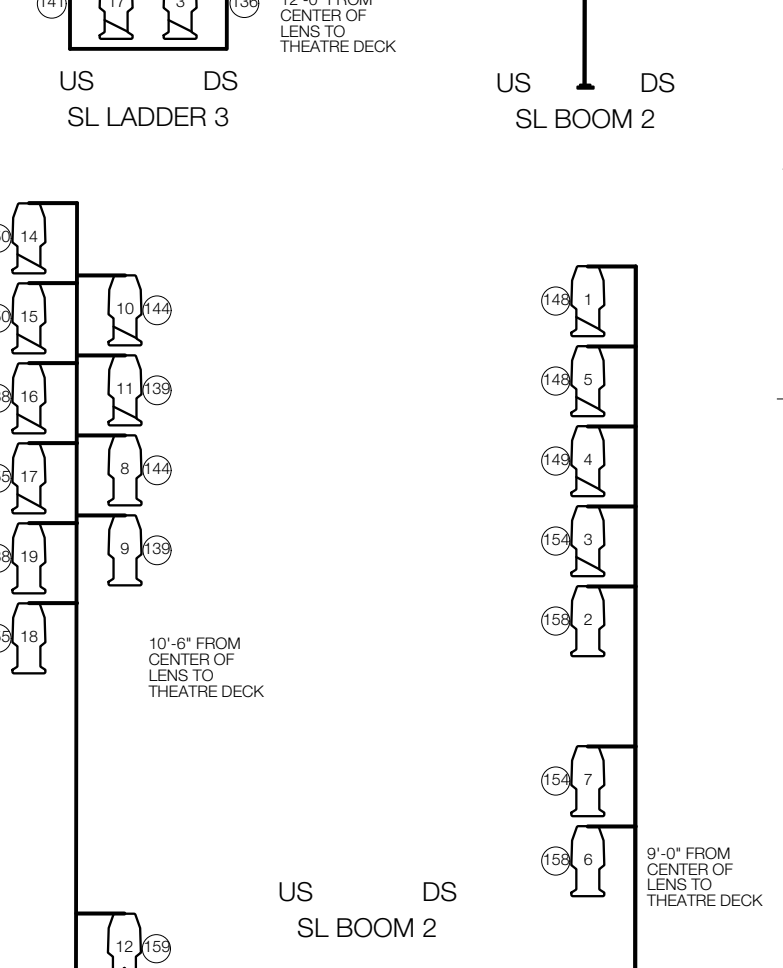

52	LINESSET 52
51	LINESSET 51
50	LINESSET 50 14 ELECTRIC
49	LINESSET 49 LEGS
48	LINESSET 48 13 ELECTRIC
47	LINESSET 47
46	LINESSET 46 12 ELECTRIC
45	LINESSET 45
44	LINESSET 44
43	LINESSET 43
42	LINESSET 42 LEGS
41	LINESSET 41
40	LINESSET 40 11 ELECTRIC
39	LINESSET 39
38	LINESSET 38
37	LINESSET 37 10 ELECTRIC
36	LINESSET 36
35	LINESSET 35 LEGS
34	LINESSET 34
33	LINESSET 33
32	LINESSET 32 9 ELECTRIC
31	LINESSET 31
30	LINESSET 30 8 ELECTRIC
29	LINESSET 29
28	LINESSET 28 7 ELECTRIC
27	LINESSET 27 7 ELECTRIC
26	LINESSET 26
25	LINESSET 25
24	LINESSET 24
23	LINESSET 23
22	LINESSET 22
21	LINESSET 21 6 ELECTRIC
20	LINESSET 20
19	LINESSET 19 5 ELECTRIC
18	LINESSET 18
17	LINESSET 17
16	LINESSET 16
15	LINESSET 15 LEGS
14	LINESSET 14 4 ELECTRIC
13	LINESSET 13
12	LINESSET 12
11	LINESSET 11
10	LINESSET 10
9	LINESSET 9
8	LINESSET 8 3 ELECTRIC
7	LINESSET 7
6	LINESSET 6
5	LINESSET 5
4	LINESSET 4 2 ELECTRIC
3	LINESSET 3
2	LINESSET 2 1 ELECTRIC
1	GRAND CURTAIN
0	GRAND VALENCE

Sunday in the Park with George		1
LUCAS THEATRE FOR THE ARTS		PLATE 1 OF 1
SCENIC DESIGN BY TONY STRAIGES	LIGHTING DESIGN BY RICHARD NELSON	PLATE LIGHT PLOT
PRODUCER PLAYWRIGHTS HORIZON	DRAWN BY TAYLOR FRITH-BROWN	
SCALE 1/4" = 1'-0"	DATE 3 MAY 2017	DIRECTOR JAMES LAPIN