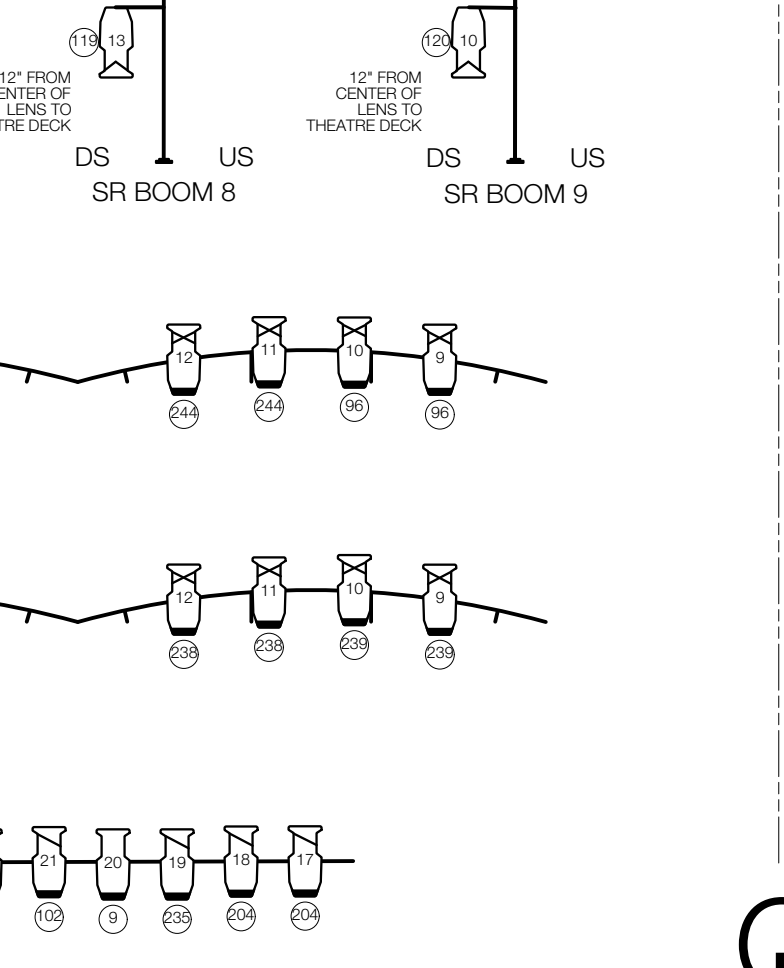

52	LINESSET 52
51	LINESSET 51
50	LINESSET 50 14 ELECTRIC
49	LINESSET 49 LEGS
48	LINESSET 48 13 ELECTRIC
47	LINESSET 47
46	LINESSET 46 12 ELECTRIC
45	LINESSET 45
44	LINESSET 44
43	LINESSET 43
42	LINESSET 42 LEGS
41	LINESSET 41
40	LINESSET 40 11 ELECTRIC
39	LINESSET 39
38	LINESSET 38
37	LINESSET 37 10 ELECTRIC
36	LINESSET 36
35	LINESSET 35 LEGS
34	LINESSET 34
33	LINESSET 33
32	LINESSET 32 9 ELECTRIC
31	LINESSET 31
30	LINESSET 30 8 ELECTRIC
29	LINESSET 29
28	LINESSET 28 7 ELECTRIC
27	LINESSET 27 7 ELECTRIC
26	LINESSET 26
25	LINESSET 25
24	LINESSET 24
23	LINESSET 23
22	LINESSET 22
21	LINESSET 21 6 ELECTRIC
20	LINESSET 20
19	LINESSET 19 5 ELECTRIC
18	LINESSET 18
17	LINESSET 17
16	LINESSET 16
15	LINESSET 15 LEGS
14	LINESSET 14 4 ELECTRIC
13	LINESSET 13
12	LINESSET 12
11	LINESSET 11
10	LINESSET 10
9	LINESSET 9
8	LINESSET 8 3 ELECTRIC
7	LINESSET 7
6	LINESSET 6
5	LINESSET 5
4	LINESSET 4 2 ELECTRIC
3	LINESSET 3
2	LINESSET 2 1 ELECTRIC
1	GRAND CURTAIN
0	GRAND VALENCE

Sunday in the Park with George		1
LUCAS THEATRE FOR THE ARTS		PLATE 1 OF 1
SCENIC DESIGN BY TONY STRAIGES	LIGHTING DESIGN BY RICHARD NELSON	PLATE LIGHT PLOT
PRODUCER PLAYWRIGHTS HORIZON	DRAWN BY TAYLOR FRITH-BROWN	
SCALE 1/4" = 1'-0"	DATE 3 MAY 2017	DIRECTOR JAMES LAPIN