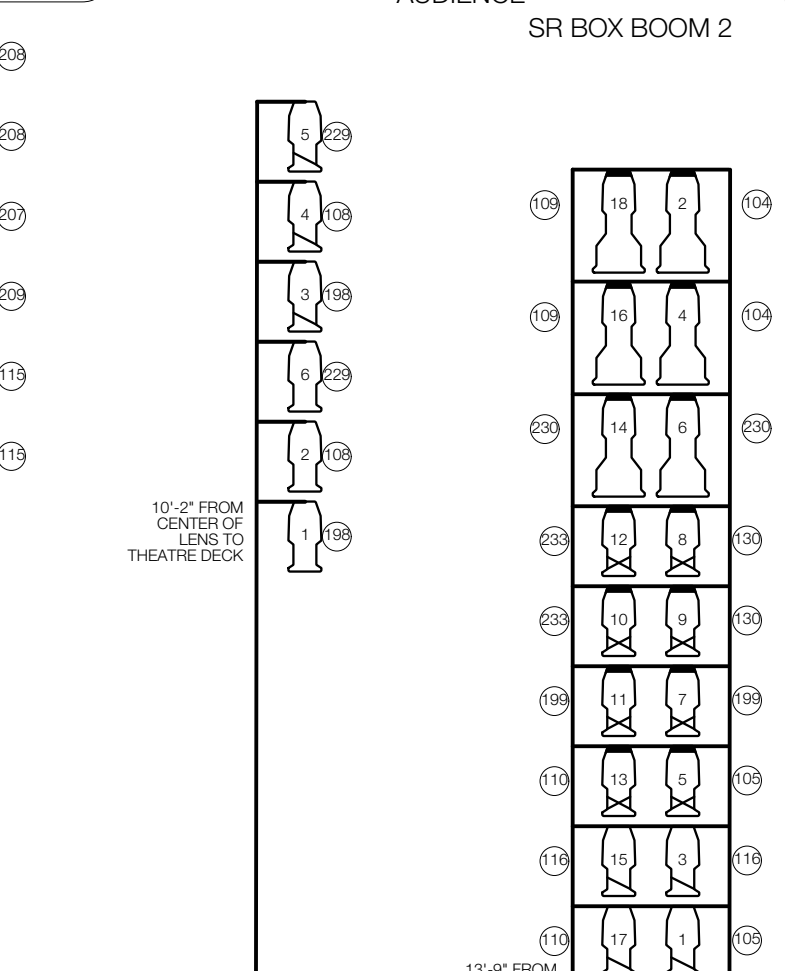

52	LINESSET 52
51	LINESSET 51
50	LINESSET 50 14 ELECTRIC
49	LINESSET 49 LEGS
48	LINESSET 48 13 ELECTRIC
47	LINESSET 47
46	LINESSET 46 12 ELECTRIC
45	LINESSET 45
44	LINESSET 44
43	LINESSET 43
42	LINESSET 42 LEGS
41	LINESSET 41
40	LINESSET 40 11 ELECTRIC
39	LINESSET 39
38	LINESSET 38
37	LINESSET 37 10 ELECTRIC
36	LINESSET 36
35	LINESSET 35 LEGS
34	LINESSET 34
33	LINESSET 33
32	LINESSET 32 9 ELECTRIC
31	LINESSET 31
30	LINESSET 30 8 ELECTRIC
29	LINESSET 29
28	LINESSET 28 7 ELECTRIC
27	LINESSET 27 7 ELECTRIC
26	LINESSET 26
25	LINESSET 25
24	LINESSET 24
23	LINESSET 23
22	LINESSET 22
21	LINESSET 21 6 ELECTRIC
20	LINESSET 20
19	LINESSET 19 5 ELECTRIC
18	LINESSET 18
17	LINESSET 17
16	LINESSET 16
15	LINESSET 15 LEGS
14	LINESSET 14 4 ELECTRIC
13	LINESSET 13
12	LINESSET 12
11	LINESSET 11
10	LINESSET 10
9	LINESSET 9
8	LINESSET 8 3 ELECTRIC
7	LINESSET 7
6	LINESSET 6
5	LINESSET 5
4	LINESSET 4 2 ELECTRIC
3	LINESSET 3
2	LINESSET 2 1 ELECTRIC
1	GRAND CURTAIN
0	GRAND VALENCE

Sunday in the Park with George		1
LUCAS THEATRE FOR THE ARTS		PLATE 1 OF 1
SCENIC DESIGN BY TONY STRAIGES	LIGHTING DESIGN BY RICHARD NELSON	PLATE LIGHT PLOT
PRODUCER PLAYWRIGHTS HORIZON	DRAWN BY TAYLOR FRITH-BROWN	
SCALE 1/4" = 1'-0"	DATE 3 MAY 2017	DIRECTOR JAMES LAPIN