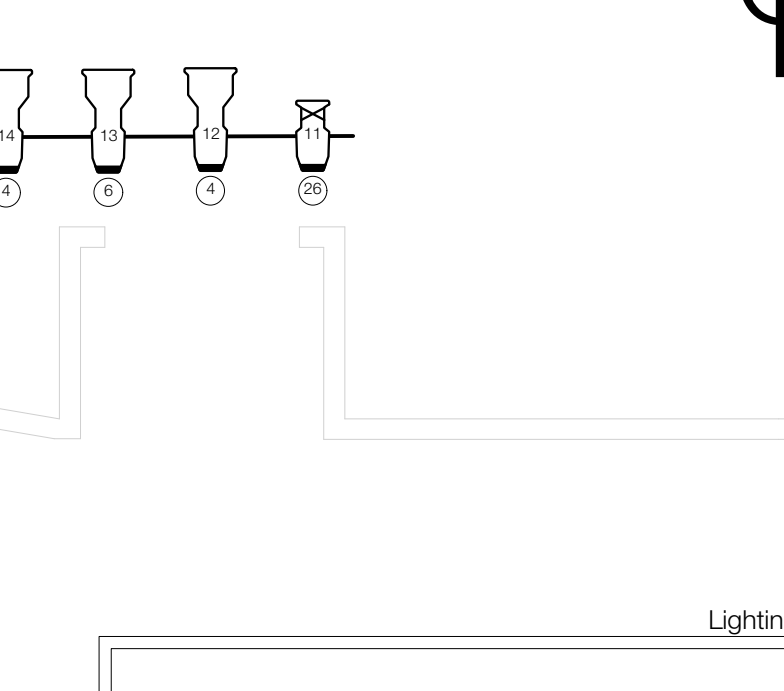

52	LINESSET 52
51	LINESSET 51
50	LINESSET 50 14 ELECTRIC
49	LINESSET 49 LEGS
48	LINESSET 48 13 ELECTRIC
47	LINESSET 47
46	LINESSET 46 12 ELECTRIC
45	LINESSET 45
44	LINESSET 44
43	LINESSET 43
42	LINESSET 42 LEGS
41	LINESSET 41
40	LINESSET 40 11 ELECTRIC
39	LINESSET 39
38	LINESSET 38
37	LINESSET 37 10 ELECTRIC
36	LINESSET 36
35	LINESSET 35 LEGS
34	LINESSET 34
33	LINESSET 33
32	LINESSET 32 9 ELECTRIC
31	LINESSET 31
30	LINESSET 30 8 ELECTRIC
29	LINESSET 29
28	LINESSET 28 7 ELECTRIC
27	LINESSET 27 7 ELECTRIC
26	LINESSET 26
25	LINESSET 25
24	LINESSET 24
23	LINESSET 23
22	LINESSET 22
21	LINESSET 21 6 ELECTRIC
20	LINESSET 20
19	LINESSET 19 5 ELECTRIC
18	LINESSET 18
17	LINESSET 17
16	LINESSET 16
15	LINESSET 15 LEGS
14	LINESSET 14 4 ELECTRIC
13	LINESSET 13
12	LINESSET 12
11	LINESSET 11
10	LINESSET 10
9	LINESSET 9
8	LINESSET 8 3 ELECTRIC
7	LINESSET 7
6	LINESSET 6
5	LINESSET 5
4	LINESSET 4 2 ELECTRIC
3	LINESSET 3
2	LINESSET 2 1 ELECTRIC
1	GRAND CURTAIN
0	GRAND VALENCE

Sunday in the Park with George		1
LUCAS THEATRE FOR THE ARTS		PLATE 1 OF 1
SCENIC DESIGN BY TONY STRAIGES	LIGHTING DESIGN BY RICHARD NELSON	PLATE LIGHT PLOT
PRODUCER PLAYWRIGHTS HORIZON	DRAWN BY TAYLOR FRITH-BROWN	
SCALE 1/4" = 1'-0"	DATE 3 MAY 2017	DIRECTOR JAMES LAPIN