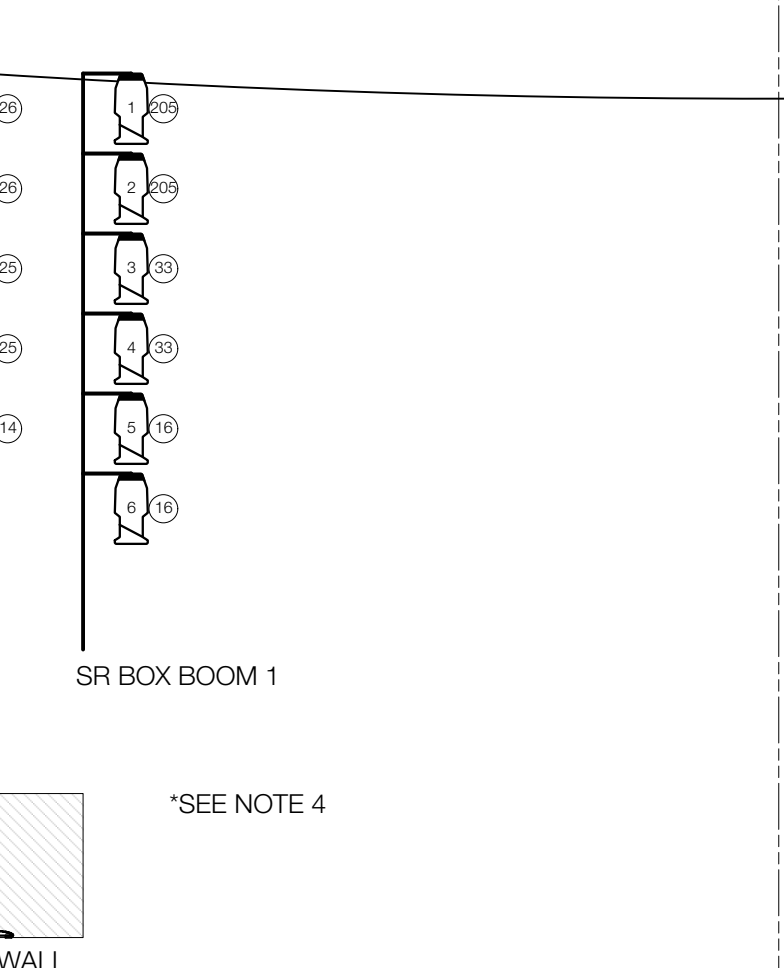

52	LINESSET 52
51	LINESSET 51
50	LINESSET 50 14 ELECTRIC
49	LINESSET 49 LEGS
48	LINESSET 48 13 ELECTRIC
47	LINESSET 47
46	LINESSET 46 12 ELECTRIC
45	LINESSET 45
44	LINESSET 44
43	LINESSET 43
42	LINESSET 42 LEGS
41	LINESSET 41
40	LINESSET 40 11 ELECTRIC
39	LINESSET 39
38	LINESSET 38
37	LINESSET 37 10 ELECTRIC
36	LINESSET 36
35	LINESSET 35 LEGS
34	LINESSET 34
33	LINESSET 33
32	LINESSET 32 9 ELECTRIC
31	LINESSET 31
30	LINESSET 30 8 ELECTRIC
29	LINESSET 29
28	LINESSET 28 7 ELECTRIC
27	LINESSET 27 7 ELECTRIC
26	LINESSET 26
25	LINESSET 25
24	LINESSET 24
23	LINESSET 23
22	LINESSET 22
21	LINESSET 21 6 ELECTRIC
20	LINESSET 20
19	LINESSET 19 5 ELECTRIC
18	LINESSET 18
17	LINESSET 17
16	LINESSET 16
15	LINESSET 15 LEGS
14	LINESSET 14 4 ELECTRIC
13	LINESSET 13
12	LINESSET 12
11	LINESSET 11
10	LINESSET 10
9	LINESSET 9
8	LINESSET 8 3 ELECTRIC
7	LINESSET 7
6	LINESSET 6
5	LINESSET 5
4	LINESSET 4 2 ELECTRIC
3	LINESSET 3
2	LINESSET 2 1 ELECTRIC
1	GRAND CURTAIN
0	GRAND VALENCE

Sunday in the Park with George		1
LUCAS THEATRE FOR THE ARTS		PLATE 1 OF 1
SCENIC DESIGN BY TONY STRAIGES	LIGHTING DESIGN BY RICHARD NELSON	PLATE LIGHT PLOT
PRODUCER PLAYWRIGHTS HORIZON	DRAWN BY TAYLOR FRITH-BROWN	
SCALE 1/4" = 1'-0"	DATE 3 MAY 2017	DIRECTOR JAMES LAPIN