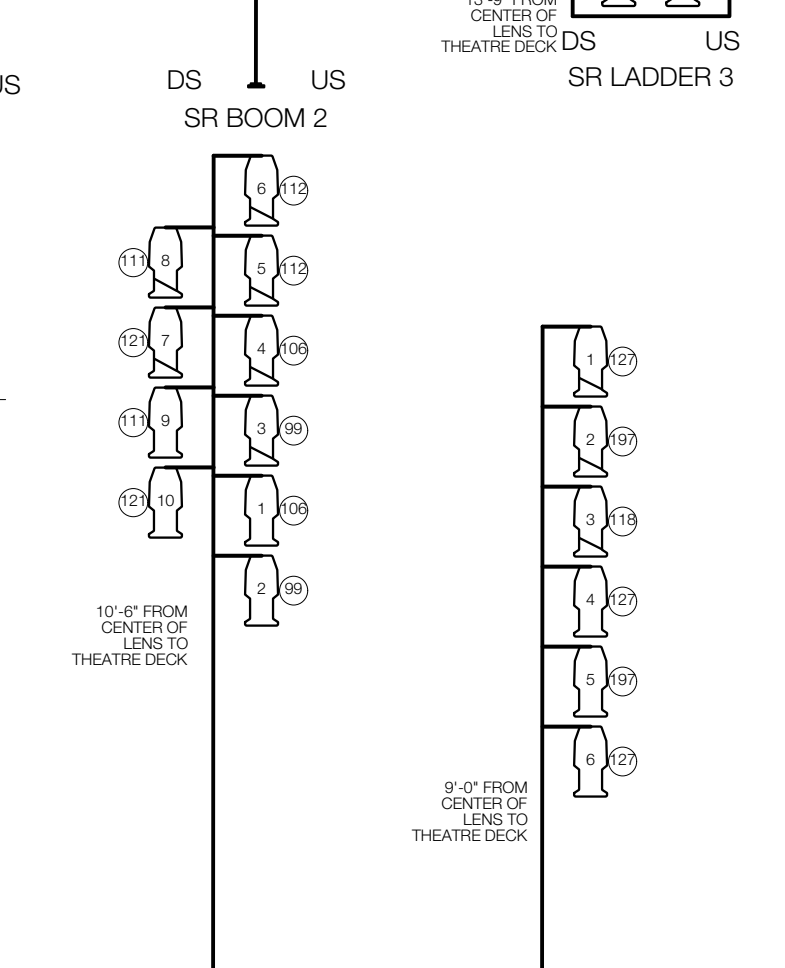

52	LINESSET 52
51	LINESSET 51
50	LINESSET 50 14 ELECTRIC
49	LINESSET 49 LEGS
48	LINESSET 48 13 ELECTRIC
47	LINESSET 47
46	LINESSET 46 12 ELECTRIC
45	LINESSET 45
44	LINESSET 44
43	LINESSET 43
42	LINESSET 42 LEGS
41	LINESSET 41
40	LINESSET 40 11 ELECTRIC
39	LINESSET 39
38	LINESSET 38
37	LINESSET 37 10 ELECTRIC
36	LINESSET 36
35	LINESSET 35 LEGS
34	LINESSET 34
33	LINESSET 33
32	LINESSET 32 9 ELECTRIC
31	LINESSET 31
30	LINESSET 30 8 ELECTRIC
29	LINESSET 29
28	LINESSET 28 7 ELECTRIC
27	LINESSET 27 7 ELECTRIC
26	LINESSET 26
25	LINESSET 25
24	LINESSET 24
23	LINESSET 23
22	LINESSET 22
21	LINESSET 21 6 ELECTRIC
20	LINESSET 20
19	LINESSET 19 5 ELECTRIC
18	LINESSET 18
17	LINESSET 17
16	LINESSET 16
15	LINESSET 15 LEGS
14	LINESSET 14 4 ELECTRIC
13	LINESSET 13
12	LINESSET 12
11	LINESSET 11
10	LINESSET 10
9	LINESSET 9
8	LINESSET 8 3 ELECTRIC
7	LINESSET 7
6	LINESSET 6
5	LINESSET 5
4	LINESSET 4 2 ELECTRIC
3	LINESSET 3
2	LINESSET 2 1 ELECTRIC
1	GRAND CURTAIN
0	GRAND VALENCE

Sunday in the Park with George		1
LUCAS THEATRE FOR THE ARTS		PLATE 1 OF 1
SCENIC DESIGN BY TONY STRAIGES	LIGHTING DESIGN BY RICHARD NELSON	PLATE LIGHT PLOT
PRODUCER PLAYWRIGHTS HORIZON	DRAWN BY TAYLOR FRITH-BROWN	
SCALE 1/4" = 1'-0"	DATE 3 MAY 2017	DIRECTOR JAMES LAPIN