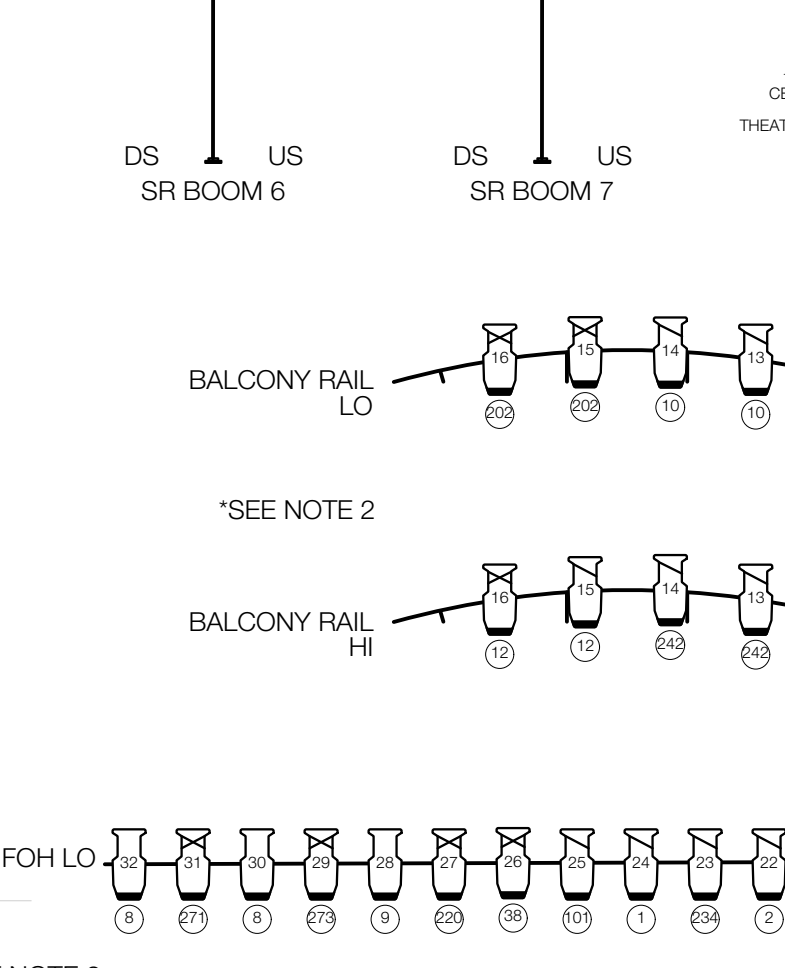

52	LINESSET 52
51	LINESSET 51
50	LINESSET 50 14 ELECTRIC
49	LINESSET 49 LEGS
48	LINESSET 48 13 ELECTRIC
47	LINESSET 47
46	LINESSET 46 12 ELECTRIC
45	LINESSET 45
44	LINESSET 44
43	LINESSET 43
42	LINESSET 42 LEGS
41	LINESSET 41
40	LINESSET 40 11 ELECTRIC
39	LINESSET 39
38	LINESSET 38
37	LINESSET 37 10 ELECTRIC
36	LINESSET 36
35	LINESSET 35 LEGS
34	LINESSET 34
33	LINESSET 33
32	LINESSET 32 9 ELECTRIC
31	LINESSET 31
30	LINESSET 30 8 ELECTRIC
29	LINESSET 29
28	LINESSET 28 7 ELECTRIC
27	LINESSET 27 7 ELECTRIC
26	LINESSET 26
25	LINESSET 25
24	LINESSET 24
23	LINESSET 23
22	LINESSET 22
21	LINESSET 21 6 ELECTRIC
20	LINESSET 20
19	LINESSET 19 5 ELECTRIC
18	LINESSET 18
17	LINESSET 17
16	LINESSET 16
15	LINESSET 15 LEGS
14	LINESSET 14 4 ELECTRIC
13	LINESSET 13
12	LINESSET 12
11	LINESSET 11
10	LINESSET 10
9	LINESSET 9
8	LINESSET 8 3 ELECTRIC
7	LINESSET 7
6	LINESSET 6
5	LINESSET 5
4	LINESSET 4 2 ELECTRIC
3	LINESSET 3
2	LINESSET 2 1 ELECTRIC
1	GRAND CURTAIN
0	GRAND VALENCE

Sunday in the Park with George		1
LUCAS THEATRE FOR THE ARTS		PLATE 1 OF 1
SCENIC DESIGN BY TONY STRAIGES	LIGHTING DESIGN BY RICHARD NELSON	PLATE LIGHT PLOT
PRODUCER PLAYWRIGHTS HORIZON	DRAWN BY TAYLOR FRITH-BROWN	
SCALE 1/4" = 1'-0"	DATE 3 MAY 2017	DIRECTOR JAMES LAPIN