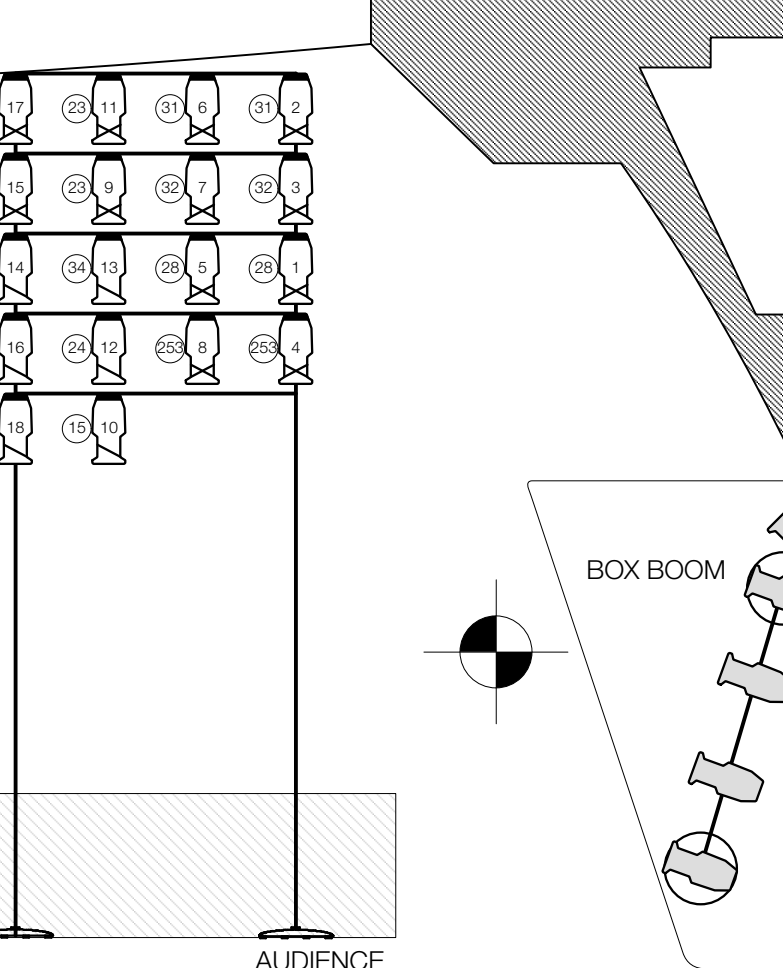

52	LINESSET 52
51	LINESSET 51
50	LINESSET 50 14 ELECTRIC
49	LINESSET 49 LEGS
48	LINESSET 48 13 ELECTRIC
47	LINESSET 47
46	LINESSET 46 12 ELECTRIC
45	LINESSET 45
44	LINESSET 44
43	LINESSET 43
42	LINESSET 42 LEGS
41	LINESSET 41
40	LINESSET 40 11 ELECTRIC
39	LINESSET 39
38	LINESSET 38
37	LINESSET 37 10 ELECTRIC
36	LINESSET 36
35	LINESSET 35 LEGS
34	LINESSET 34
33	LINESSET 33
32	LINESSET 32 9 ELECTRIC
31	LINESSET 31
30	LINESSET 30 8 ELECTRIC
29	LINESSET 29
28	LINESSET 28 7 ELECTRIC
27	LINESSET 27 7 ELECTRIC
26	LINESSET 26
25	LINESSET 25
24	LINESSET 24
23	LINESSET 23
22	LINESSET 22
21	LINESSET 21 6 ELECTRIC
20	LINESSET 20
19	LINESSET 19 5 ELECTRIC
18	LINESSET 18
17	LINESSET 17
16	LINESSET 16
15	LINESSET 15 LEGS
14	LINESSET 14 4 ELECTRIC
13	LINESSET 13
12	LINESSET 12
11	LINESSET 11
10	LINESSET 10
9	LINESSET 9
8	LINESSET 8 3 ELECTRIC
7	LINESSET 7
6	LINESSET 6
5	LINESSET 5
4	LINESSET 4 2 ELECTRIC
3	LINESSET 3
2	LINESSET 2 1 ELECTRIC
1	GRAND CURTAIN
0	GRAND VALENCE

Sunday in the Park with George		1
LUCAS THEATRE FOR THE ARTS		PLATE 1 OF 1
SCENIC DESIGN BY TONY STRAIGES	LIGHTING DESIGN BY RICHARD NELSON	PLATE LIGHT PLOT
PRODUCER PLAYWRIGHTS HORIZON	DRAWN BY TAYLOR FRITH-BROWN	
SCALE 1/4" = 1'-0"	DATE 3 MAY 2017	DIRECTOR JAMES LAPIN