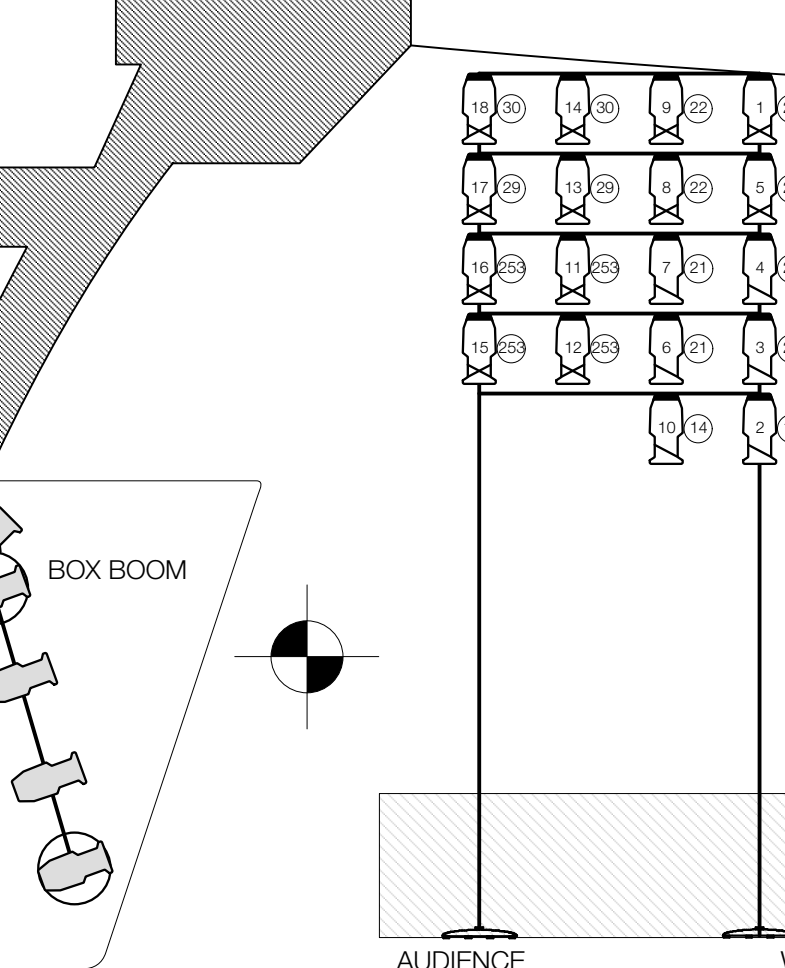

52	LINESSET 52
51	LINESSET 51
50	LINESSET 50 14 ELECTRIC
49	LINESSET 49 LEGS
48	LINESSET 48 13 ELECTRIC
47	LINESSET 47
46	LINESSET 46 12 ELECTRIC
45	LINESSET 45
44	LINESSET 44
43	LINESSET 43
42	LINESSET 42 LEGS
41	LINESSET 41
40	LINESSET 40 11 ELECTRIC
39	LINESSET 39
38	LINESSET 38
37	LINESSET 37 10 ELECTRIC
36	LINESSET 36
35	LINESSET 35 LEGS
34	LINESSET 34
33	LINESSET 33
32	LINESSET 32 9 ELECTRIC
31	LINESSET 31
30	LINESSET 30 8 ELECTRIC
29	LINESSET 29
28	LINESSET 28 7 ELECTRIC
27	LINESSET 27 7 ELECTRIC
26	LINESSET 26
25	LINESSET 25
24	LINESSET 24
23	LINESSET 23
22	LINESSET 22
21	LINESSET 21 6 ELECTRIC
20	LINESSET 20
19	LINESSET 19 5 ELECTRIC
18	LINESSET 18
17	LINESSET 17
16	LINESSET 16
15	LINESSET 15 LEGS
14	LINESSET 14 4 ELECTRIC
13	LINESSET 13
12	LINESSET 12
11	LINESSET 11
10	LINESSET 10
9	LINESSET 9
8	LINESSET 8 3 ELECTRIC
7	LINESSET 7
6	LINESSET 6
5	LINESSET 5
4	LINESSET 4 2 ELECTRIC
3	LINESSET 3
2	LINESSET 2 1 ELECTRIC
1	GRAND CURTAIN
0	GRAND VALENCE

Sunday in the Park with George		1
LUCAS THEATRE FOR THE ARTS		PLATE 1 OF 1
SCENIC DESIGN BY TONY STRAIGES	LIGHTING DESIGN BY RICHARD NELSON	PLATE LIGHT PLOT
PRODUCER PLAYWRIGHTS HORIZON	DRAWN BY TAYLOR FRITH-BROWN	
SCALE 1/4" = 1'-0"	DATE 3 MAY 2017	DIRECTOR JAMES LAPIN