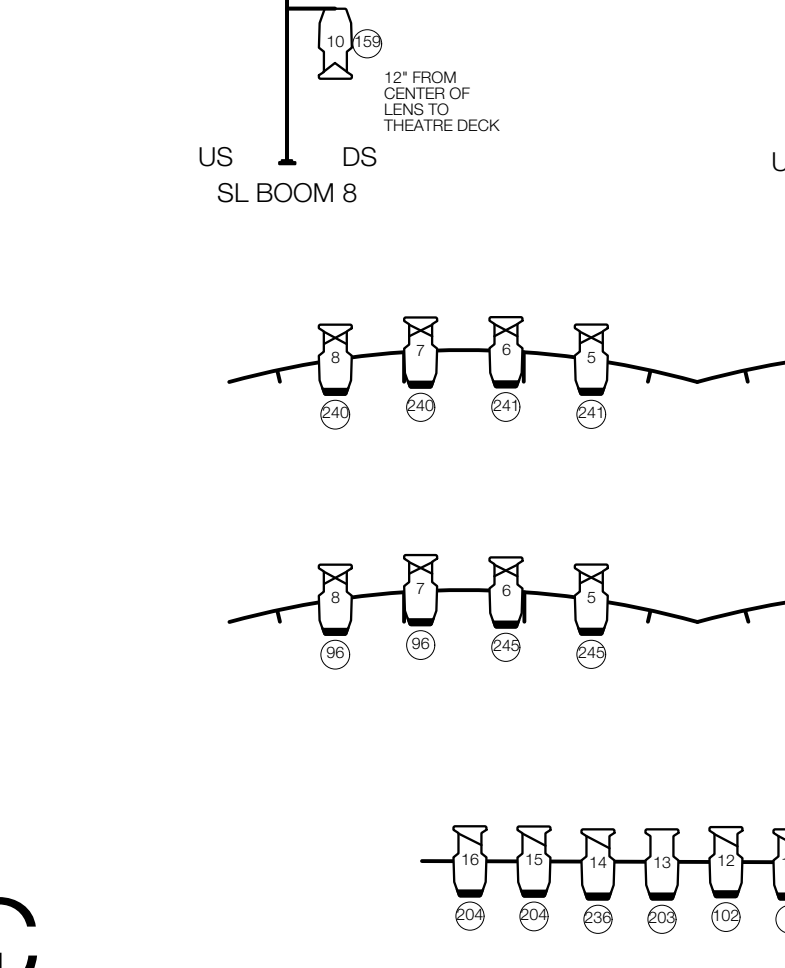

52	LINESSET 52
51	LINESSET 51
50	LINESSET 50 14 ELECTRIC
49	LINESSET 49 LEGS
48	LINESSET 48 13 ELECTRIC
47	LINESSET 47
46	LINESSET 46 12 ELECTRIC
45	LINESSET 45
44	LINESSET 44
43	LINESSET 43
42	LINESSET 42 LEGS
41	LINESSET 41
40	LINESSET 40 11 ELECTRIC
39	LINESSET 39
38	LINESSET 38
37	LINESSET 37 10 ELECTRIC
36	LINESSET 36
35	LINESSET 35 LEGS
34	LINESSET 34
33	LINESSET 33
32	LINESSET 32 9 ELECTRIC
31	LINESSET 31
30	LINESSET 30 8 ELECTRIC
29	LINESSET 29
28	LINESSET 28 7 ELECTRIC
27	LINESSET 27 7 ELECTRIC
26	LINESSET 26
25	LINESSET 25
24	LINESSET 24
23	LINESSET 23
22	LINESSET 22
21	LINESSET 21 6 ELECTRIC
20	LINESSET 20
19	LINESSET 19 5 ELECTRIC
18	LINESSET 18
17	LINESSET 17
16	LINESSET 16
15	LINESSET 15 LEGS
14	LINESSET 14 4 ELECTRIC
13	LINESSET 13
12	LINESSET 12
11	LINESSET 11
10	LINESSET 10
9	LINESSET 9
8	LINESSET 8 3 ELECTRIC
7	LINESSET 7
6	LINESSET 6
5	LINESSET 5
4	LINESSET 4 2 ELECTRIC
3	LINESSET 3
2	LINESSET 2 1 ELECTRIC
1	GRAND CURTAIN
0	GRAND VALENCE

Sunday in the Park with George		1
LUCAS THEATRE FOR THE ARTS		PLATE 1 OF 1
SCENIC DESIGN BY TONY STRAIGES	LIGHTING DESIGN BY RICHARD NELSON	PLATE LIGHT PLOT
PRODUCER PLAYWRIGHTS HORIZON	DRAWN BY TAYLOR FRITH-BROWN	
SCALE 1/4" = 1'-0"	DATE 3 MAY 2017	DIRECTOR JAMES LAPIN