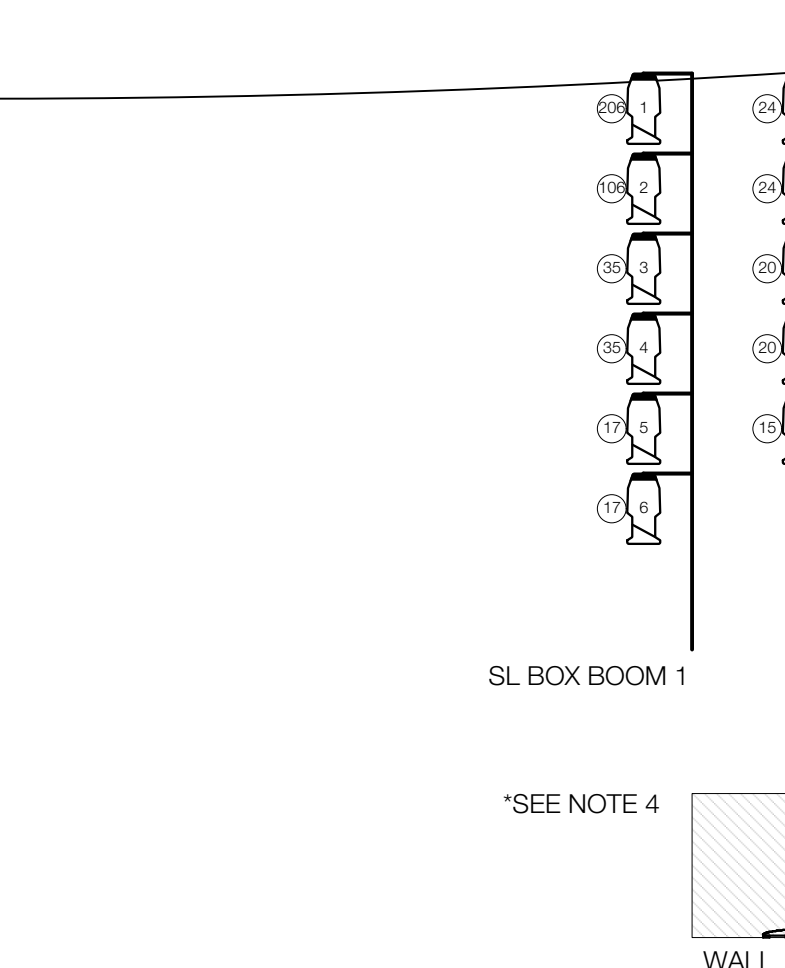

52	LINESSET 52
51	LINESSET 51
50	LINESSET 50 14 ELECTRIC
49	LINESSET 49 LEGS
48	LINESSET 48 13 ELECTRIC
47	LINESSET 47
46	LINESSET 46 12 ELECTRIC
45	LINESSET 45
44	LINESSET 44
43	LINESSET 43
42	LINESSET 42 LEGS
41	LINESSET 41
40	LINESSET 40 11 ELECTRIC
39	LINESSET 39
38	LINESSET 38
37	LINESSET 37 10 ELECTRIC
36	LINESSET 36
35	LINESSET 35 LEGS
34	LINESSET 34
33	LINESSET 33
32	LINESSET 32 9 ELECTRIC
31	LINESSET 31
30	LINESSET 30 8 ELECTRIC
29	LINESSET 29
28	LINESSET 28 7 ELECTRIC
27	LINESSET 27 7 ELECTRIC
26	LINESSET 26
25	LINESSET 25
24	LINESSET 24
23	LINESSET 23
22	LINESSET 22
21	LINESSET 21 6 ELECTRIC
20	LINESSET 20
19	LINESSET 19 5 ELECTRIC
18	LINESSET 18
17	LINESSET 17
16	LINESSET 16
15	LINESSET 15 LEGS
14	LINESSET 14 4 ELECTRIC
13	LINESSET 13
12	LINESSET 12
11	LINESSET 11
10	LINESSET 10
9	LINESSET 9
8	LINESSET 8 3 ELECTRIC
7	LINESSET 7
6	LINESSET 6
5	LINESSET 5
4	LINESSET 4 2 ELECTRIC
3	LINESSET 3
2	LINESSET 2 1 ELECTRIC
1	GRAND CURTAIN
0	GRAND VALENCE

Sunday in the Park with George		1
LUCAS THEATRE FOR THE ARTS		PLATE 1 OF 1
SCENIC DESIGN BY TONY STRAIGES	LIGHTING DESIGN BY RICHARD NELSON	PLATE LIGHT PLOT
PRODUCER PLAYWRIGHTS HORIZON	DRAWN BY TAYLOR FRITH-BROWN	
SCALE 1/4" = 1'-0"	DATE 3 MAY 2017	DIRECTOR JAMES LAPIN