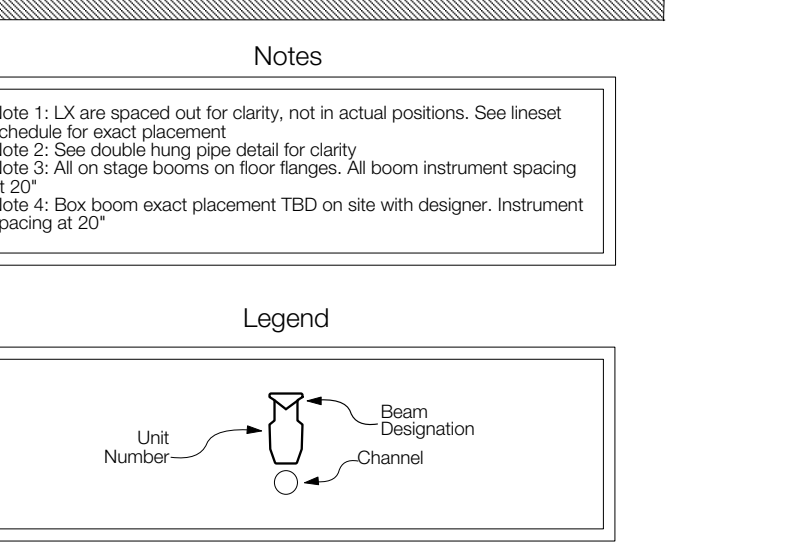

52	LINESSET 52
51	LINESSET 51
50	LINESSET 50 14 ELECTRIC
49	LINESSET 49 LEGS
48	LINESSET 48 13 ELECTRIC
47	LINESSET 47
46	LINESSET 46 12 ELECTRIC
45	LINESSET 45
44	LINESSET 44
43	LINESSET 43
42	LINESSET 42 LEGS
41	LINESSET 41
40	LINESSET 40 11 ELECTRIC
39	LINESSET 39
38	LINESSET 38
37	LINESSET 37 10 ELECTRIC
36	LINESSET 36
35	LINESSET 35 LEGS
34	LINESSET 34
33	LINESSET 33
32	LINESSET 32 9 ELECTRIC
31	LINESSET 31
30	LINESSET 30 8 ELECTRIC
29	LINESSET 29
28	LINESSET 28 7 ELECTRIC
27	LINESSET 27 7 ELECTRIC
26	LINESSET 26
25	LINESSET 25
24	LINESSET 24
23	LINESSET 23
22	LINESSET 22
21	LINESSET 21 6 ELECTRIC
20	LINESSET 20
19	LINESSET 19 5 ELECTRIC
18	LINESSET 18
17	LINESSET 17
16	LINESSET 16
15	LINESSET 15 LEGS
14	LINESSET 14 4 ELECTRIC
13	LINESSET 13
12	LINESSET 12
11	LINESSET 11
10	LINESSET 10
9	LINESSET 9
8	LINESSET 8 3 ELECTRIC
7	LINESSET 7
6	LINESSET 6
5	LINESSET 5
4	LINESSET 4 2 ELECTRIC
3	LINESSET 3
2	LINESSET 2 1 ELECTRIC
1	GRAND CURTAIN
0	GRAND VALENCE

Sunday in the Park with George		1
LUCAS THEATRE FOR THE ARTS		PLATE 1 OF 1
SCENIC DESIGN BY TONY STRAIGES	LIGHTING DESIGN BY RICHARD NELSON	PLATE LIGHT PLOT
PRODUCER PLAYWRIGHTS HORIZON	DRAWN BY TAYLOR FRITH-BROWN	
SCALE 1/4" = 1'-0"	DATE 3 MAY 2017	DIRECTOR JAMES LAPIN