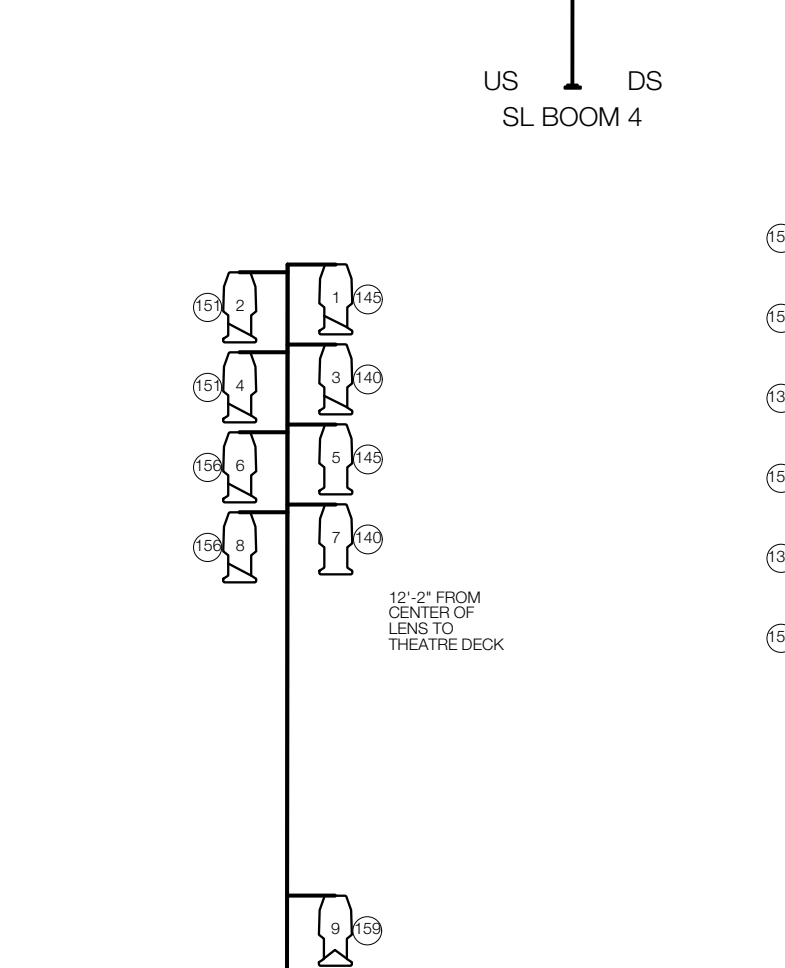

52	LINESSET 52
51	LINESSET 51
50	LINESSET 50 14 ELECTRIC
49	LINESSET 49 LEGS
48	LINESSET 48 13 ELECTRIC
47	LINESSET 47
46	LINESSET 46 12 ELECTRIC
45	LINESSET 45
44	LINESSET 44
43	LINESSET 43
42	LINESSET 42 LEGS
41	LINESSET 41
40	LINESSET 40 11 ELECTRIC
39	LINESSET 39
38	LINESSET 38
37	LINESSET 37 10 ELECTRIC
36	LINESSET 36
35	LINESSET 35 LEGS
34	LINESSET 34
33	LINESSET 33
32	LINESSET 32 9 ELECTRIC
31	LINESSET 31
30	LINESSET 30 8 ELECTRIC
29	LINESSET 29
28	LINESSET 28 7 ELECTRIC
27	LINESSET 27 7 ELECTRIC
26	LINESSET 26
25	LINESSET 25
24	LINESSET 24
23	LINESSET 23
22	LINESSET 22
21	LINESSET 21 6 ELECTRIC
20	LINESSET 20
19	LINESSET 19 5 ELECTRIC
18	LINESSET 18
17	LINESSET 17
16	LINESSET 16
15	LINESSET 15 LEGS
14	LINESSET 14 4 ELECTRIC
13	LINESSET 13
12	LINESSET 12
11	LINESSET 11
10	LINESSET 10
9	LINESSET 9
8	LINESSET 8 3 ELECTRIC
7	LINESSET 7
6	LINESSET 6
5	LINESSET 5
4	LINESSET 4 2 ELECTRIC
3	LINESSET 3
2	LINESSET 2 1 ELECTRIC
1	GRAND CURTAIN
0	GRAND VALENCE

Sunday in the Park with George		1
LUCAS THEATRE FOR THE ARTS		PLATE 1 OF 1
SCENIC DESIGN BY TONY STRAIGES	LIGHTING DESIGN BY RICHARD NELSON	PLATE LIGHT PLOT
PRODUCER PLAYWRIGHTS HORIZON	DRAWN BY TAYLOR FRITH-BROWN	
SCALE 1/4" = 1'-0"	DATE 3 MAY 2017	DIRECTOR JAMES LAPIN