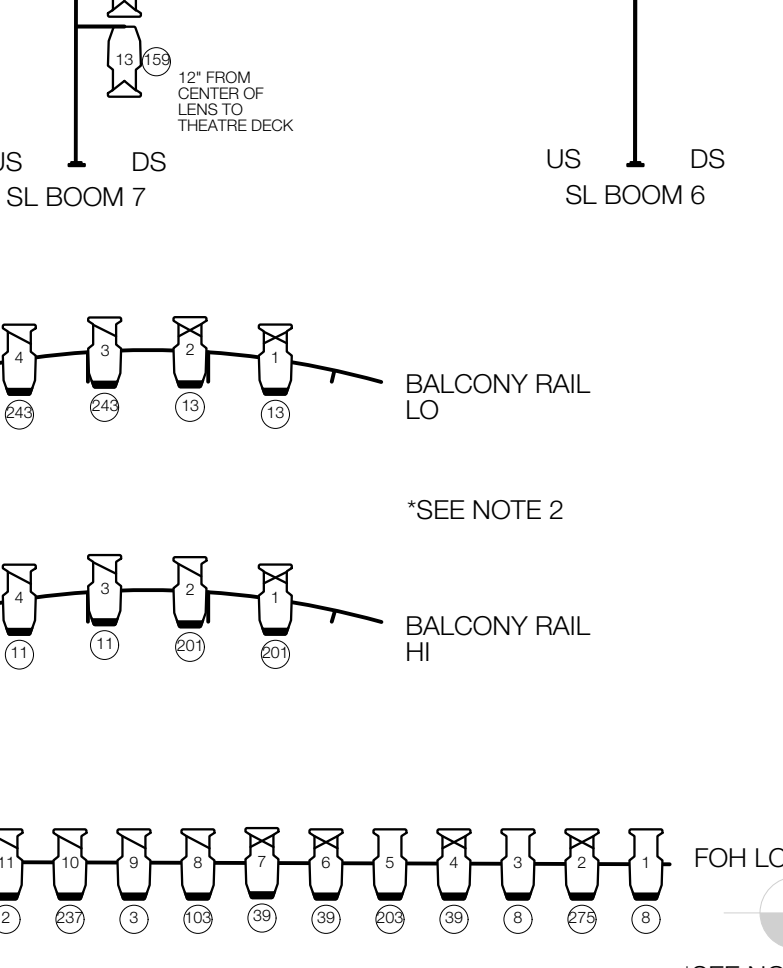

52	LINESSET 52
51	LINESSET 51
50	LINESSET 50 14 ELECTRIC
49	LINESSET 49 LEGS
48	LINESSET 48 13 ELECTRIC
47	LINESSET 47
46	LINESSET 46 12 ELECTRIC
45	LINESSET 45
44	LINESSET 44
43	LINESSET 43
42	LINESSET 42 LEGS
41	LINESSET 41
40	LINESSET 40 11 ELECTRIC
39	LINESSET 39
38	LINESSET 38
37	LINESSET 37 10 ELECTRIC
36	LINESSET 36
35	LINESSET 35 LEGS
34	LINESSET 34
33	LINESSET 33
32	LINESSET 32 9 ELECTRIC
31	LINESSET 31
30	LINESSET 30 8 ELECTRIC
29	LINESSET 29
28	LINESSET 28 7 ELECTRIC
27	LINESSET 27 7 ELECTRIC
26	LINESSET 26
25	LINESSET 25
24	LINESSET 24
23	LINESSET 23
22	LINESSET 22
21	LINESSET 21 6 ELECTRIC
20	LINESSET 20
19	LINESSET 19 5 ELECTRIC
18	LINESSET 18
17	LINESSET 17
16	LINESSET 16
15	LINESSET 15 LEGS
14	LINESSET 14 4 ELECTRIC
13	LINESSET 13
12	LINESSET 12
11	LINESSET 11
10	LINESSET 10
9	LINESSET 9
8	LINESSET 8 3 ELECTRIC
7	LINESSET 7
6	LINESSET 6
5	LINESSET 5
4	LINESSET 4 2 ELECTRIC
3	LINESSET 3
2	LINESSET 2 1 ELECTRIC
1	GRAND CURTAIN
0	GRAND VALENCE

Sunday in the Park with George		1
LUCAS THEATRE FOR THE ARTS		PLATE 1 OF 1
SCENIC DESIGN BY TONY STRAIGES	LIGHTING DESIGN BY RICHARD NELSON	PLATE LIGHT PLOT
PRODUCER PLAYWRIGHTS HORIZON	DRAWN BY TAYLOR FRITH-BROWN	
SCALE 1/4" = 1'-0"	DATE 3 MAY 2017	DIRECTOR JAMES LAPIN