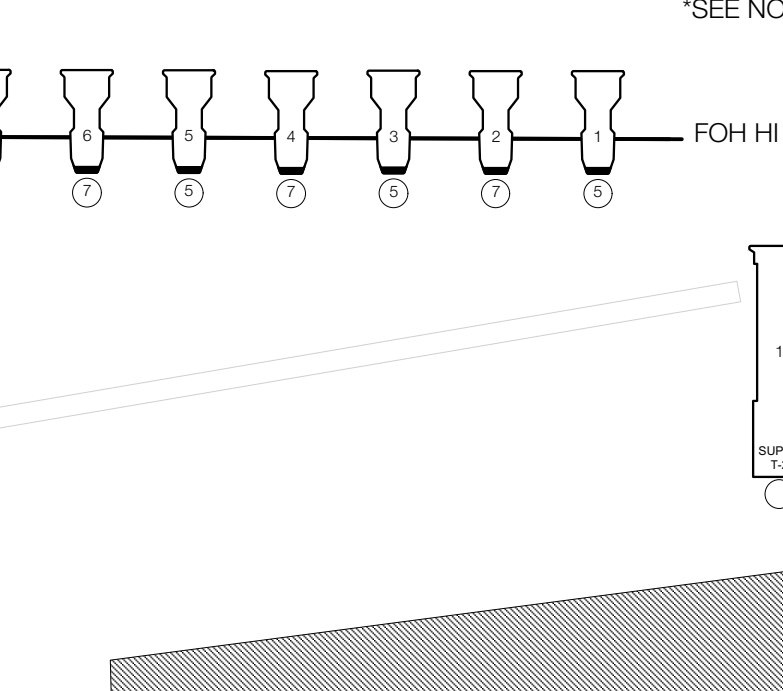

52	LINESSET 52
51	LINESSET 51
50	LINESSET 50 14 ELECTRIC
49	LINESSET 49 LEGS
48	LINESSET 48 13 ELECTRIC
47	LINESSET 47
46	LINESSET 46 12 ELECTRIC
45	LINESSET 45
44	LINESSET 44
43	LINESSET 43
42	LINESSET 42 LEGS
41	LINESSET 41
40	LINESSET 40 11 ELECTRIC
39	LINESSET 39
38	LINESSET 38
37	LINESSET 37 10 ELECTRIC
36	LINESSET 36
35	LINESSET 35 LEGS
34	LINESSET 34
33	LINESSET 33
32	LINESSET 32 9 ELECTRIC
31	LINESSET 31
30	LINESSET 30 8 ELECTRIC
29	LINESSET 29
28	LINESSET 28 7 ELECTRIC
27	LINESSET 27 7 ELECTRIC
26	LINESSET 26
25	LINESSET 25
24	LINESSET 24
23	LINESSET 23
22	LINESSET 22
21	LINESSET 21 6 ELECTRIC
20	LINESSET 20
19	LINESSET 19 5 ELECTRIC
18	LINESSET 18
17	LINESSET 17
16	LINESSET 16
15	LINESSET 15 LEGS
14	LINESSET 14 4 ELECTRIC
13	LINESSET 13
12	LINESSET 12
11	LINESSET 11
10	LINESSET 10
9	LINESSET 9
8	LINESSET 8 3 ELECTRIC
7	LINESSET 7
6	LINESSET 6
5	LINESSET 5
4	LINESSET 4 2 ELECTRIC
3	LINESSET 3
2	LINESSET 2 1 ELECTRIC
1	GRAND CURTAIN
0	GRAND VALENCE

Sunday in the Park with George		1
LUCAS THEATRE FOR THE ARTS		PLATE 1 OF 1
SCENIC DESIGN BY TONY STRAIGES	LIGHTING DESIGN BY RICHARD NELSON	PLATE LIGHT PLOT
PRODUCER PLAYWRIGHTS HORIZON	DRAWN BY TAYLOR FRITH-BROWN	
SCALE 1/4" = 1'-0"	DATE 3 MAY 2017	DIRECTOR JAMES LAPIN